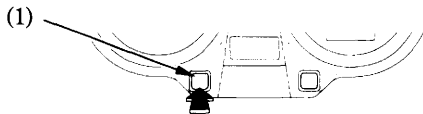

Stopwatch RESET:

Press and hold the left control button (1) for more than 2 seconds when the stopwatch is paused.

PAUSE

RESET

(1) Left control button