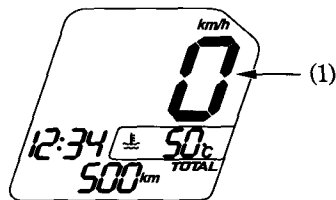

Speedometer

Shows riding speed.

This shows your speed in kilometers per hour (km/h) or miles per hour (mph) depending on the type.

< E type only >

The unit of the indication depends on the unit which you set up (page 34).

(1) Speedometer