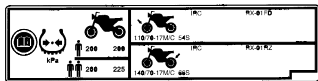

Read instructions contained in Owner's Manual carefully.

DRIVE CHAIN LABEL

Keep chain adjusted and lubricated.
20 – 30 mm (0.8 – 1.2 in) Freeplay

TYRE INFORMATION LABEL

Cold tyre pressure:

[Driver only]

Front 200 kPa (2.00 kgf/cm² , 29 psi)

Rear 200 kPa (2.00 kgf/cm² , 29 psi)

[Driver and passenger]

Front 200 kPa (2.00 kgf/cm² , 29 psi)

Rear 225 kPa (2.25 kgf/cm² , 33 psi)

Tyre size:

Front 110/70 – 17M/C 54S

Rear 140/70 – 17M/C 66S

Tyre brand: IRC