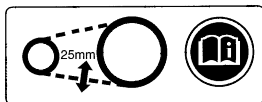

Read instructions contained in Owner's Manual carefully.

DRIVE CHAIN LABEL

Keep chain adjusted and lubricated.
20 – 30 mm (0.8 – 1.2 in) Freeplay

TYRE INFORMATION LABEL

Cold tyre pressure:

[Driver only]

Front 200 kPa (2.00 kgf/cm² , 29 psi)

Rear 200 kPa (2.00 kgf/cm² , 29 psi)

[Driver and passenger]

Front 200 kPa (2.00 kgf/cm² , 29 psi)

Rear 225 kPa (2.25 kgf/cm² , 33 psi)

Tyre size:

Front 110/70 – 17M/C 54S

Rear 140/70 – 17M/C 66S

Tyre brand: IRC