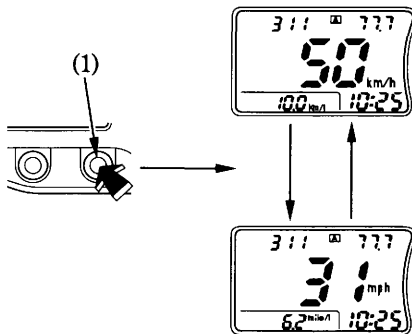

### (E type only)

The speedometer displays either “km/h” or “mph”.

The fuel mileage meter displays either “km/l” or “mile/l”. Push the right control button (1) to select “km/h”/“km/l” or “mph”/“mile/l”.

(1) Right control button