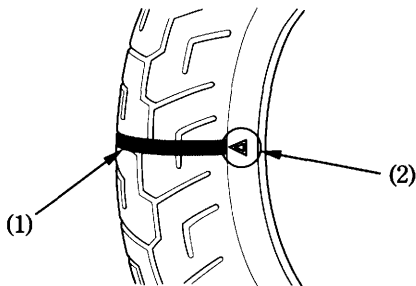

## Tread Wear

Replace tyres before tread depth at the center of the tyre reaches the following limit:

Minimum tread depth	
Front:	1.5 mm (0.06 in)
Rear:	2.0 mm (0.08 in)

< For Germany >

German law prohibits use of tyres whose tread depth is less than 1.6 mm.

- (1) Wear indicator
- (2) Wear indicator location mark