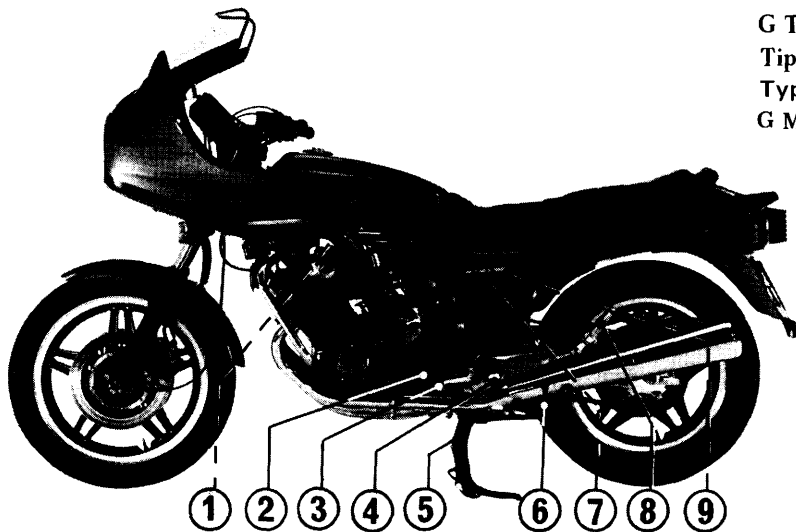

G Type
Tipo G
Type G
G Modell

- (1) Fuel valve
- (2) Oil filter cap/dipstick
- (3) Gear shift pedal

- (4) Foot peg
- (5) Center stand
- (6) Side stand

- (7) Battery
- (8) Passenger foot peg
- (9) Tool kit