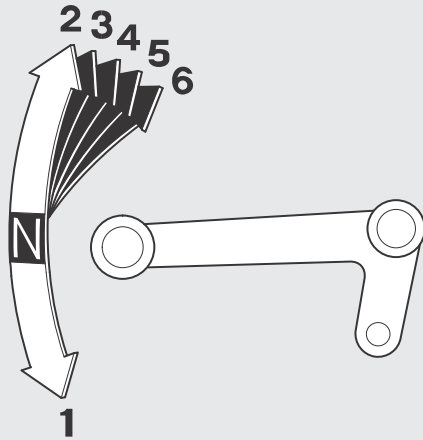

# Shifting Gears

(NC700S/SA)

Your motorcycle transmission has six forward gears in a one-down, five-up shift pattern.

Operation Guide

If you put the motorcycle in gear with the side stand down, the engine will shut off.