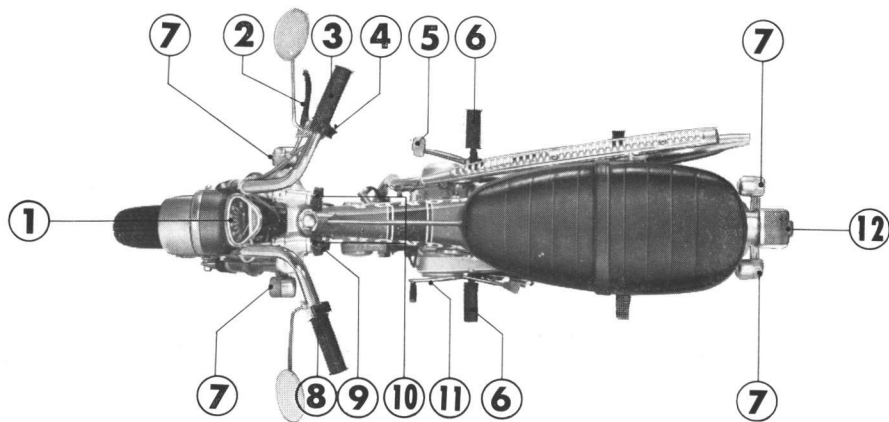

ST 70-II

- ① Speedometer ② Front brake lever ③ Throttle grip ④ Turn signallight control switch (above), Horn button (below) ⑤ Rear brake pedal ⑥ Foot rests ⑦ Turn signallight
⑧ Headlight beam control switch ⑨ Main switch ⑩ Handle bar knobs ⑪ Gear change pedal ⑫ Tail/stoplight