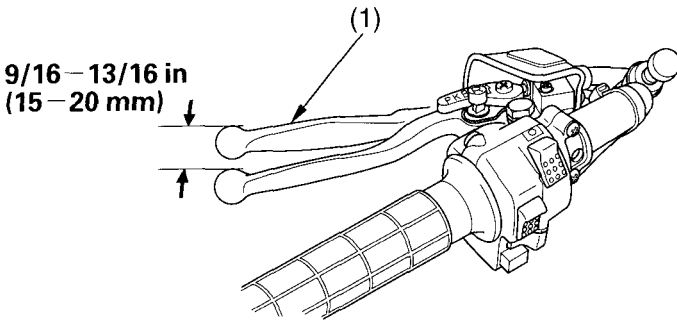

Rear Brake Lever Freeplay

LEFT HANDLEBAR

(1) rear brake lever

Inspection

Measure the distance the rear brake lever (1) moves before the brake starts to take hold. Freeplay, measurement at the tip of the end of the brake lever, should be:

9/16 - 13/16 in (15 - 20 mm)

If necessary, adjust to the specified range.