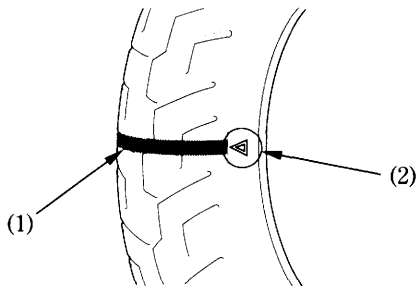

## Tread Wear

Replace tyres before tread depth at the center of the tyre reaches the following limit:

Minimum tread depth	
Front:	1.5 mm (0.06 in)
Rear:	2.0 mm (0.08 in)

< For Germany >

German law prohibits use of tyres whose tread depth is less than 1.6 mm.

- (1) Wear indicator
- (2) Wear indicator location mark