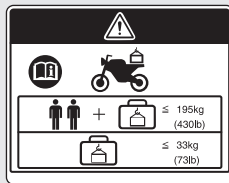

Image Labels

**RADIATOR CAP LABEL****DANGER**

NEVER OPEN WHEN HOT.

Hot coolant will scald you.

Relief pressure valve begins to open at **1.1 kgf/cm²**.

ACCESSORIES AND LOADING WARNING LABEL
WARNING

ACCESSORIES AND LOADING

- The safety stability and handling of this motorcycle may be affected by the addition of accessories and luggage.
- Read carefully the instructions contained in user's manual and installation guide before installing any accessory.
- The total weight of accessories and luggage added to rider's and passenger's weight should not exceed **195 kg (430 lb)**, which is the maximum weight capacity.
- The luggage weight must not exceed **33 kg (73 lb)** under any circumstances.
- The fitting of large fork-mounted or large handlebar mounted fairing is not recommended.