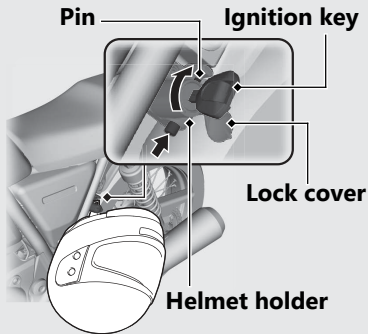

Storage Equipment

Helmet Holder

Helmet holders are located on the left side below the seat and on the right side under the seat.

Unlocking

Open the lock cover, insert the ignition key and turn it clockwise.

Locking

- 1 Hang your helmet on the holder pin and push it in to lock.
- 2 Remove the key and close the lock cover.
 - ▶ Use the helmet holder only when parked.