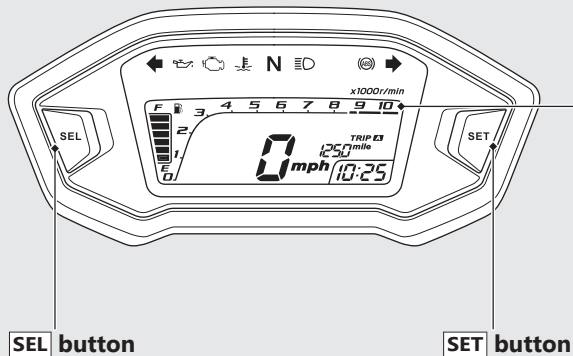

## Display Check

When the ignition switch is turned to the ON position, all the mode and digital segments will show. If any part of these displays does not come on when it should, have your dealer check for problems.