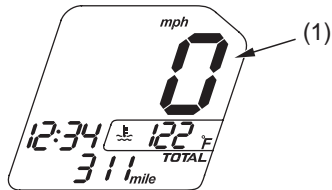

Gauges, Indicators & Displays

Speedometer

The speedometer (1) shows riding speed in miles or kilometers per hour.

(1) speedometer