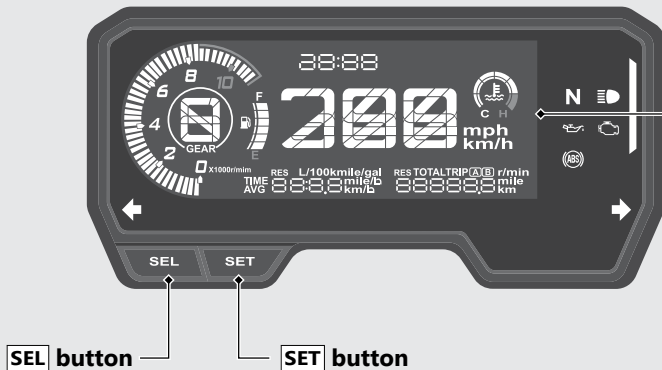

## Display Check

When the ignition switch is turned to the ON position, initial animation will show. If any part of these displays does not come on when it should, have your dealer check for problems.