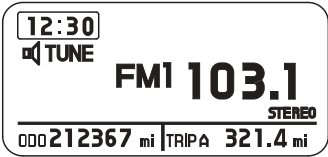

Audio Systems

System Control

To turn the audio system on — push the AUDIO button.

To turn the audio system off — push and hold the AUDIO button.