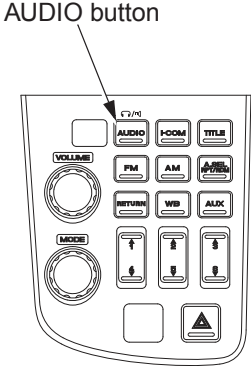

Audio Systems

System Control

To turn the audio system on — push the AUDIO button.

To turn the audio system off — push and hold the AUDIO button.