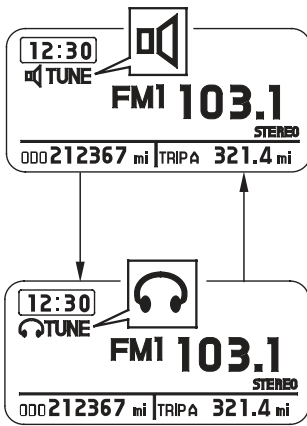

Switch Output

When the audio system is turned on, you can switch its output between Speaker and Headset. (Headset is optional equipment.)

- Pushing the AUDIO button switches the output.

(Models not equipped with Navigation System)

(Models equipped with Navigation System)