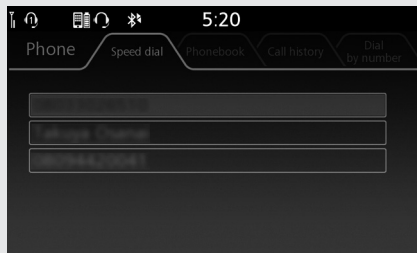

## To Rearrange the Order of the Speed Dial List

- 1 Select [Speed dial], and then press and hold  (Home) button/ (Home) switch.
- 2 Select [Rearrange speed dial], and then press  or **ENT** switch.

- 3 Select the phone number you want to arrange, and then press  or **ENT** switch.

- 4 Rotate  or press  /  on the 4-way key switch to change the order of the speed dial list.

- 5 Press  or **ENT** switch to set your selection.