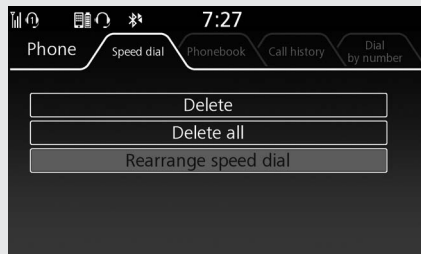

## To Rearrange the Order of the Speed Dial List

- 1 Select [Speed dial], and then press and hold  (Home) button/ (Home) switch.
- 2 Select [Rearrange speed dial], and then press  or **ENT** switch.

- 3 Select the phone number you want to arrange, and then press  or **ENT** switch.

- 4 Rotate  or press  /  on the 4-way key switch to change the order of the speed dial list.

- 5 Press  or **ENT** switch to set your selection.