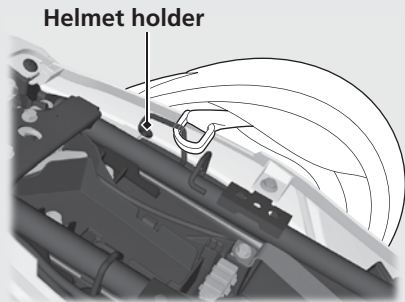

Storage Equipment

The helmet holder and tool kit (Canada only) are located under the seat. Document bag is located underside of the seat.

► Use the helmet holder only when parked.

▮ **Removing the Seat** (P52)

3 WARNING

Riding with a helmet attached to the holder can interfere with the rear wheel or suspension and could cause a crash in which you can be seriously hurt or killed.

Use the helmet holder only while parked. Do not ride with a helmet secured by the holder.