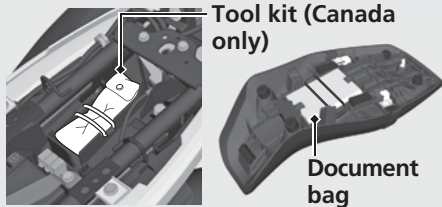

Storage Equipment

The helmet holder and tool kit (Canada only) are located under the seat. Document bag is located underside of the seat.

► Use the helmet holder only when parked.

▮ **Removing the Seat** (P52)

3 WARNING

Riding with a helmet attached to the holder can interfere with the rear wheel or suspension and could cause a crash in which you can be seriously hurt or killed.

Use the helmet holder only while parked. Do not ride with a helmet secured by the holder.