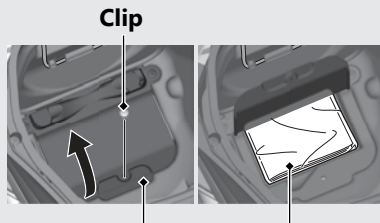

Storage Equipment *(Continued)*

Tool Kit

The tool kit is located on the maintenance lid (in the luggage box) by the rubber strap.

Opening the luggage box. ➔ P.70

Document Bag

The document bag is located in the owner's manual box (in the luggage box).

Opening the owner's manual Box

- ① Remove the clip. ➔ P.96
- ② Open the owner's manual box lid.

Closing owner's manual Box

- ① Close the owner's manual box lid.
- ② Install the clip.

Owner's manual box lid