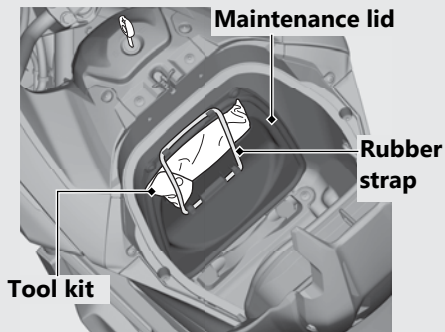

Storage Equipment *(Continued)*

Tool Kit

The tool kit is located on the maintenance lid (in the luggage box) by the rubber strap.

Opening the luggage box. ➔ P.70

Document Bag

The document bag is located in the owner's manual box (in the luggage box).

Opening the owner's manual Box

- ① Remove the clip. ➔ P.96
- ② Open the owner's manual box lid.

Closing owner's manual Box

- ① Close the owner's manual box lid.
- ② Install the clip.

Owner's manual box lid