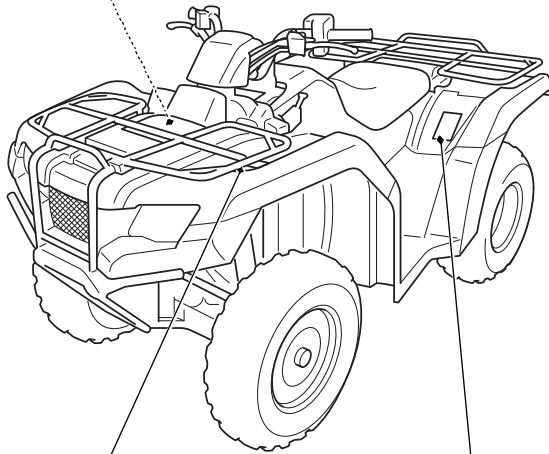

Safety Labels

⚠ WARNING

Overloading this ATV or carrying cargo improperly can change handling, stability and braking performance and can lead to an accident.

Never exceed the maximum front cargo limit of : 66 lbs (30 kg).

Refer to instructions in the Owner's Manual.

⚠ WARNING

Improper tire pressure or overloading can cause loss of control. Loss of control can result in severe injury or death.

- Cold tire pressure :
Front : 4.4psi (30kPa)
Rear : 4.4psi (30kPa)
- Maximum weight capacity : 485lbs. (220kg)