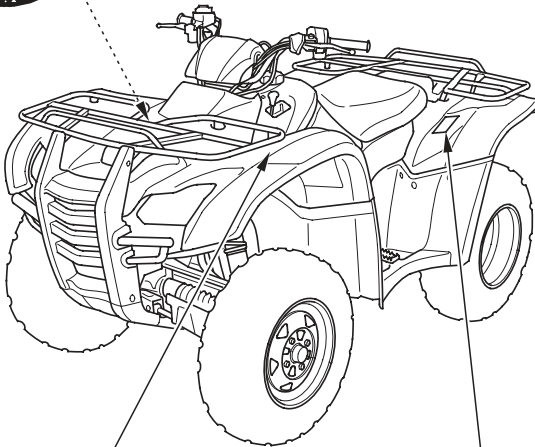

Safety Labels

⚠ WARNING

Overloading this ATV or carrying cargo improperly can change handling, stability and braking performance and can lead to an accident.

Never exceed the maximum front cargo limit of: **66lbs (30kg)**.

Refer to instructions in the Owner's Manual.

⚠ WARNING

Improper tire pressure or overloading can cause loss of control.

Loss of control can result in severe injury or death.

- Cold tire pressure :
Front : **4.4psi (30kPa)**
Rear : **4.4psi (30kPa)**
- Maximum weight capacity : **485lbs. (220kg)**