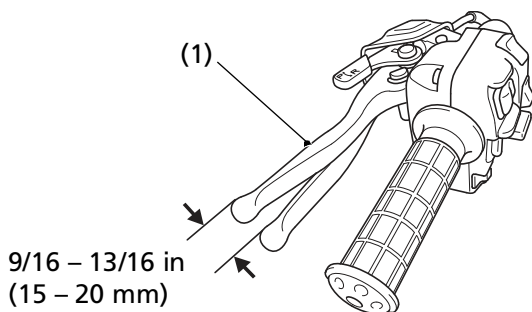

Rear Brake Lever Freeplay

LEFT HANDLEBAR

(1) rear brake lever/parking brake lever

Inspection

Measure the distance the rear brake lever/parking brake lever (1) moves before the brake starts to take hold. Freeplay (measurement at the tip of the end of the brake lever) should be:

9/16 – 13/16 in (15 – 20 mm)

If necessary, adjust to the specified range.