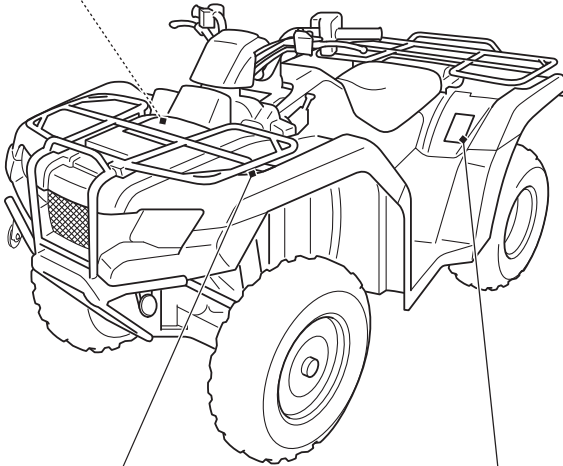

# Safety Labels

**⚠ WARNING**

Overloading this ATV or carrying cargo improperly can change handling, stability and braking performance and can lead to an accident.

Never exceed the maximum front cargo limit of : 66 lbs (30 kg).

Refer to instructions in the Owner's Manual.

**⚠ WARNING**

Improper tire pressure or overloading can cause loss of control.  
Loss of control can result in severe injury or death.

- Cold tire pressure :  
Front : 4.4psi (30kPa)  
Rear : 4.4psi (30kPa)
- Maximum weight capacity : 485lbs. (220kg)