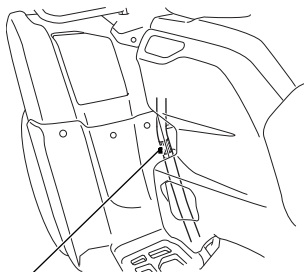

## Color Label & Code

The color label (1) is attached on the left side of the frame.

The color code is helpful when ordering replacement parts. You may record the color and code in the Quick Reference section at the rear of this manual.

### LEFT SIDE

(1)

(1) color label