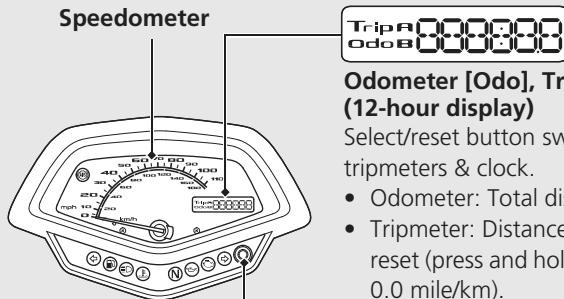

Instruments

Speedometer

Trip A 000000
Odo B 000000

Odometer [Odo], Tripmeter [Trip A/B] & Clock (12-hour display)

Select/reset button switches between odometer, tripmeters & clock.

- Odometer: Total distance ridden.
- Tripmeter: Distance ridden since tripmeter was reset (press and hold select/reset button to reset to 0.0 mile/km).

Select/Reset button

USA: Odometer & tripmeter read in miles.

Canada: Odometer & tripmeter read in kilometers.