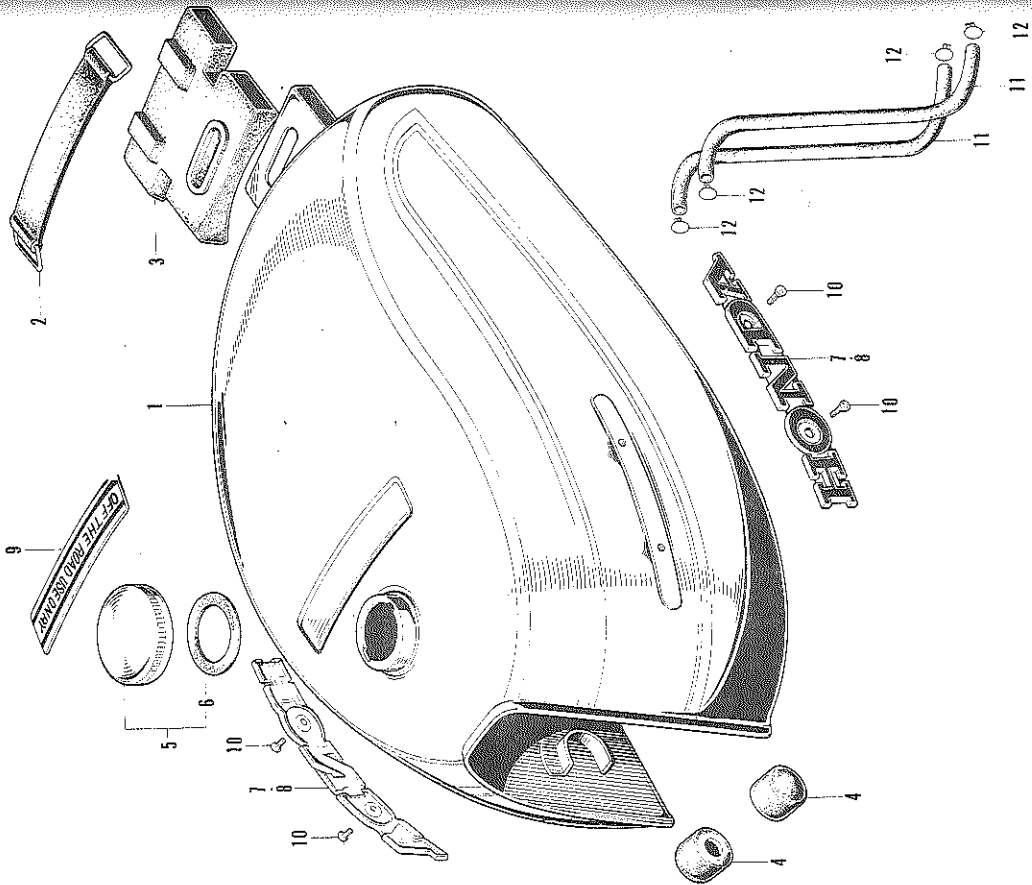

F-2 FUEL TANK

F-2 FUEL TANK

Ref. No.	Part No.	Description	No. Used on	
			ATC 90	From To
1	17500-918-154 EL	TANK, fuel (Agaricus blue & White)	1	
2	17500-918-154 EM	TANK, fuel (Bright red & White)	1	
3	17500-918-154 EN	TANK, fuel (Summer yellow & Black)	1	
4	17500-918-154 EP	TANK, fuel (Parrot green & Black)	1	
5	17505-918-000	BAND, fuel tank	1	
6	17506-918-000	CUSHION, fuel tank rubber	1	
7	17611-303-000	CUSHION, fuel tank front	2	
8	17620-114-000	CAP, fuel filler	1	
9	17631-001-000	PACKING, fuel filler cap	1	
10	87123-918-000	EMBLEM A, fuel tank (Black)	1	
11	87124-918-000	EMBLEM B, fuel tank (White)	1	
12	87505-918-000	PLATE, caution	1	
	93700-03006-0B	SCREW, oval, 3x6	4	
	95001-50150	TUBE, fuel, 5x150	2	
	95002-50000	CLIP, fuel tube, 5mm	4	