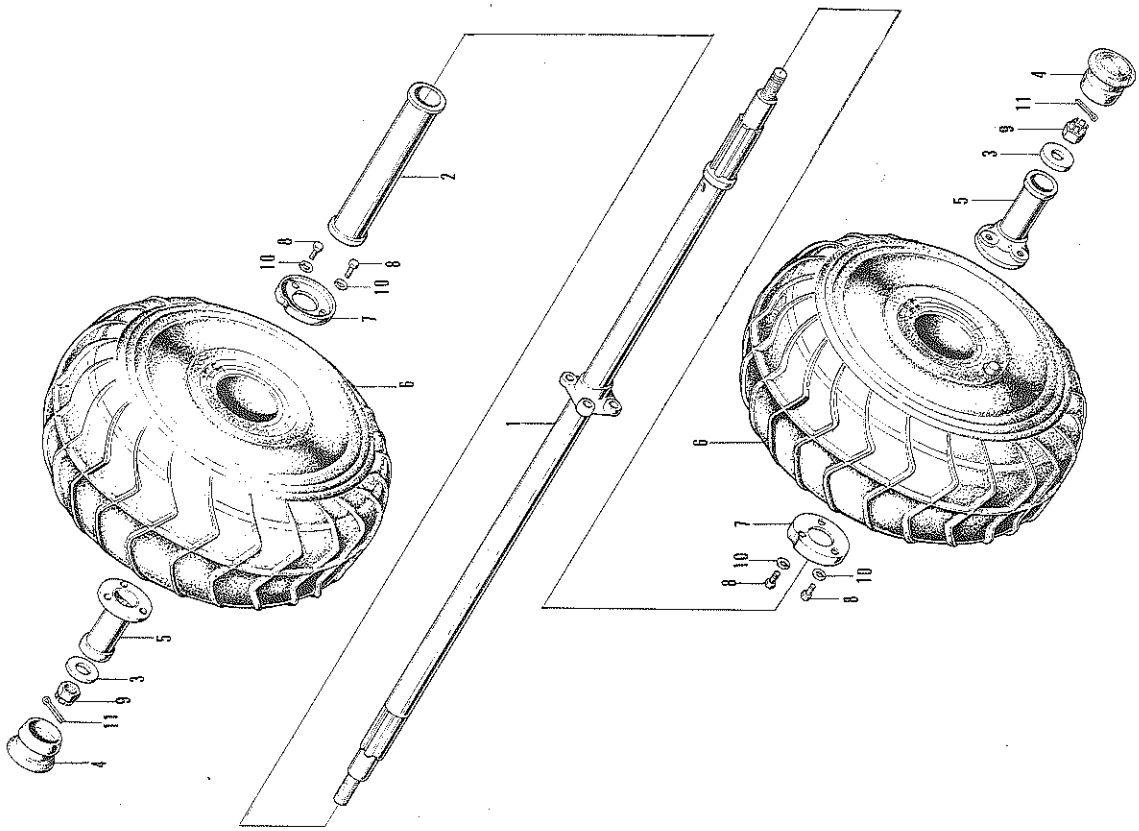

F-5 REAR WHEEL-REAR AXLE

F-5 REAR WHEEL-REAR AXLE

Ref. No.	Part No.	Description	Reqd. No.		No. Used on	
			ATC	90	From	To
1	42311-918-040	AXLE, rear wheel	1			
2	42313-918-010	PIPE, rear axle distance	1			
3	42322-918-000	WASHER, 15mm	2			
4	42325-918-000	CAP, axle	2			
5	42405-918-050	SHAFT, pipe	2			
6	42710-918-007	TIRE, rear wheel (OHTSU)	2			
7	42714-918-000	PATCH, support plate	2			
8	92089-08025-0-A	BOLT, hex, 8x25	6			
9	94011-14000-0-S	NUT, castle, 14mm	2			
10	94111-08000	WASHER, spring, 8mm	6			
11	94201-30300	PIN, split, 3mm	2			

(3 55)

I.A.