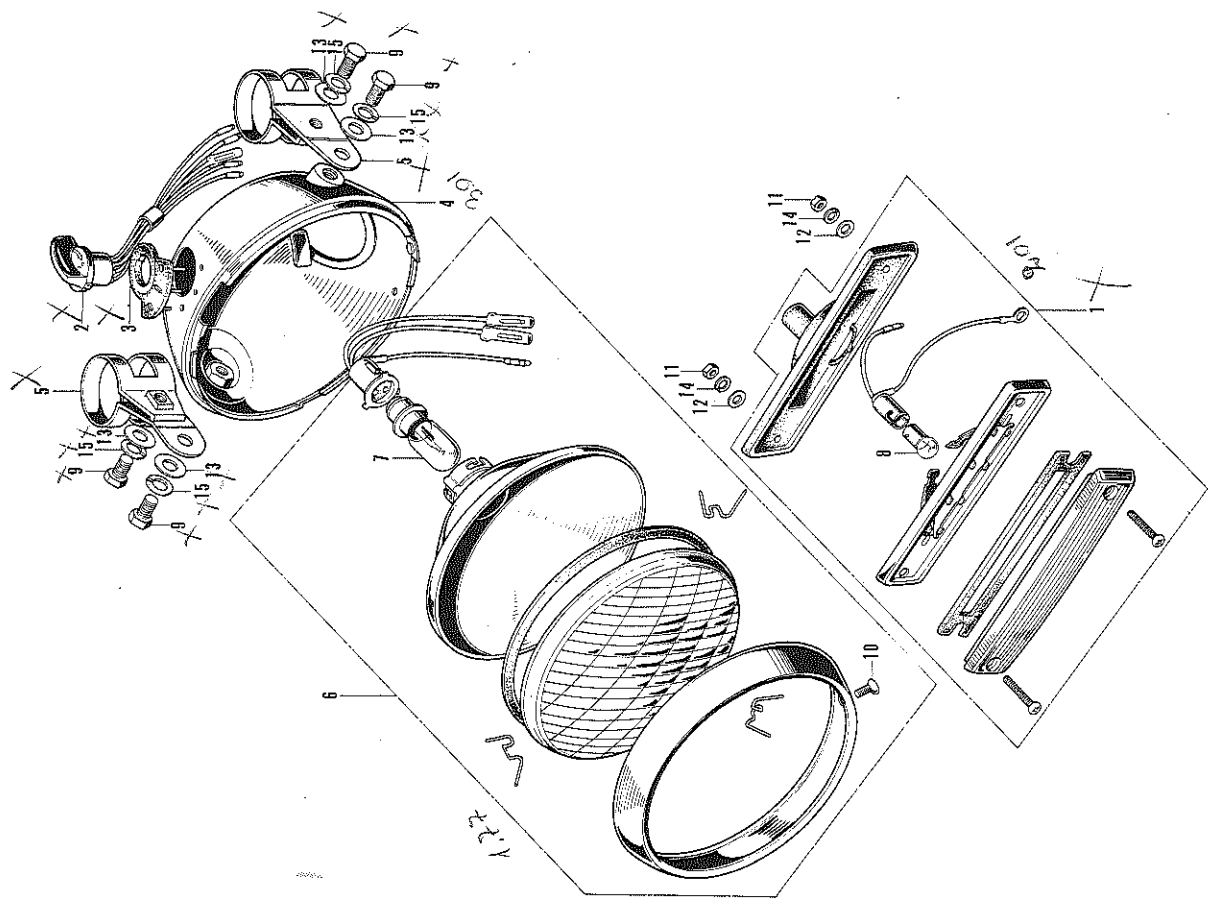

O-1 HEAD LIGHT-TAIL LIGHT

O-1 HEAD LIGHT-TAIL LIGHT

Ref. No.	Part No.	Description	Reqd. No. ATC	No. Used on	
				From	To
1 *	04301-918-000	LIGHT ASSY., tail	1		
2 *	04302-918-000	SWITCH ASSY., lighting	1		
3 *	04303-918-000	RUBBER, lighting switch	1		
4	04305-918-000AW	CASE, head light (Bright red)	1		
	04305-918-000CC	CASE, head light (Summer yellow)	1		
	04305-918-000DY	CASE, head light (Aguarius blue)	1		
	04305-918-000EK	CASE, head light (Parrot green)	1		
	04305-918-000Z	CASE, head light (Non sanding)	1		
5 *	04504-918-000XW	STAY, head light (Chrome)	2		
6 †	33100-001-810	LIGHT ASSY., head	1		
7	34901-001-023	BULB, head light	1		
8	34902-259-000	BULB	1		
9	92000-08016-0B	BOLT, hex, 8x16	4		
10	93700-05008-0A	SCREW, oval, 5x8	1		
11	94001-04000-0S	NUT, hex, 4 mm	2		
12	94101-04000	WASHER, plain, 4 mm	2		
13	94101-08200	WASHER, plain, 8 mm	4		
14	94111-04000	WASHER, spring, 4 mm	2		
15	94111-08000	WASHER, spring, 8 mm	4		

OPTIONAL PARTS