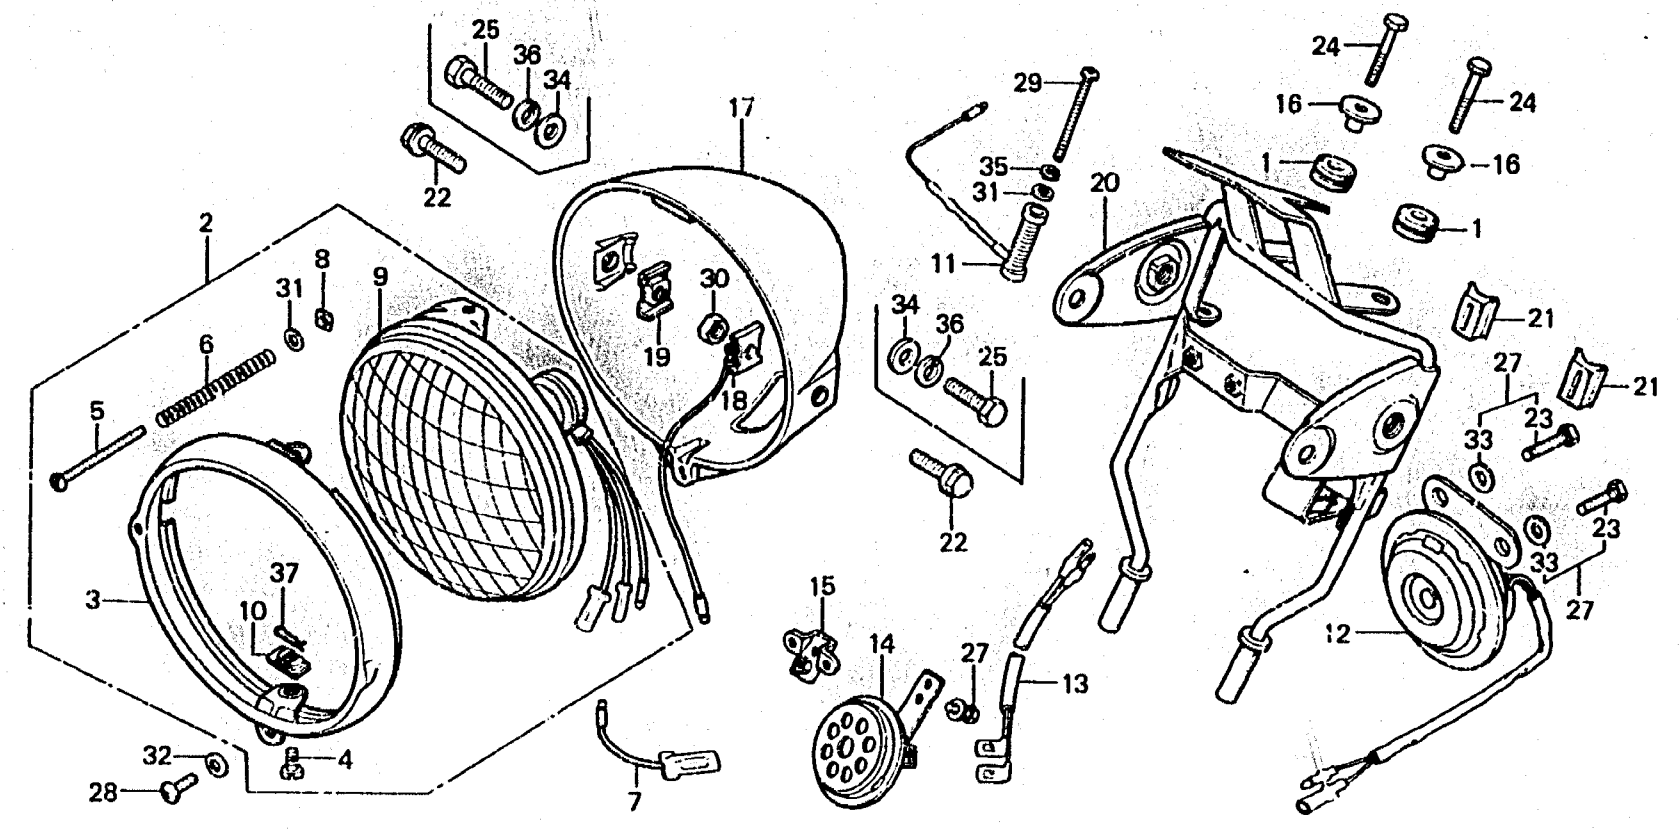

H 7

F-2

Headlight - Bracket - Horn (A,CM)

B392-4

Service item	F.R.T.	Ref. No.	Part No.	Description	Reqd. No. XL 125 K2 K3 K4	Serial No.	Area code
			61311-382-790ZA	BRACKET, HEADLIGHT CASE *A-01*	1		
		21	61316-361-000	RUBBER, BRACKET MOUNTING	2 2 2		A,CM
		22	90119-383-000	BOLT, FLANGE, 8X25	2	1220001	A,CM
					2 2 2		A,CM
		23	92000-06012	BOLT, HEX., 6X12	2 2 2		A,CM
		24	92000-06025	BOLT, HEX., 6X25	2 2 2		A,CM
		25	92000-08025-08	BOLT, HEX., 8X25	2	1220000	A,CM
		27	93483-06012-00	BOLT-WASHER, 6X12	1 1 3		A,CM
		28	93500-05012-1A	SCREW, PAN, 5X12	1 1 1		A,CM
		29	93500-05055-0A	SCREW, PAN, 5X55	1 1 1		A,CM
		30	94001-08000-0S	NUT, HEX., 8MM	1 1 1		A,CM
		31	94101-04800	WASHER, PLAIN, 4MM	1 1 1		A,CM
		32	94101-05000	WASHER, PLAIN, 5MM	2 2 2		A,CM
		33	94101-06000	WASHER, PLAIN, 6MM	2 2		A,CM
		34	94101-08000	WASHER, PLAIN, 8MM	2	1220000	A,CM
		35	94111-05000	WASHER, SPRING, 5MM	1 1 1		A,CM
		36	94111-08000	WASHER, SPRING, 8MM	2	1220000	A,CM
		37	94251-05000	PIN, LOCK, 5MM	2 2 2		A,CM

1978.10.10