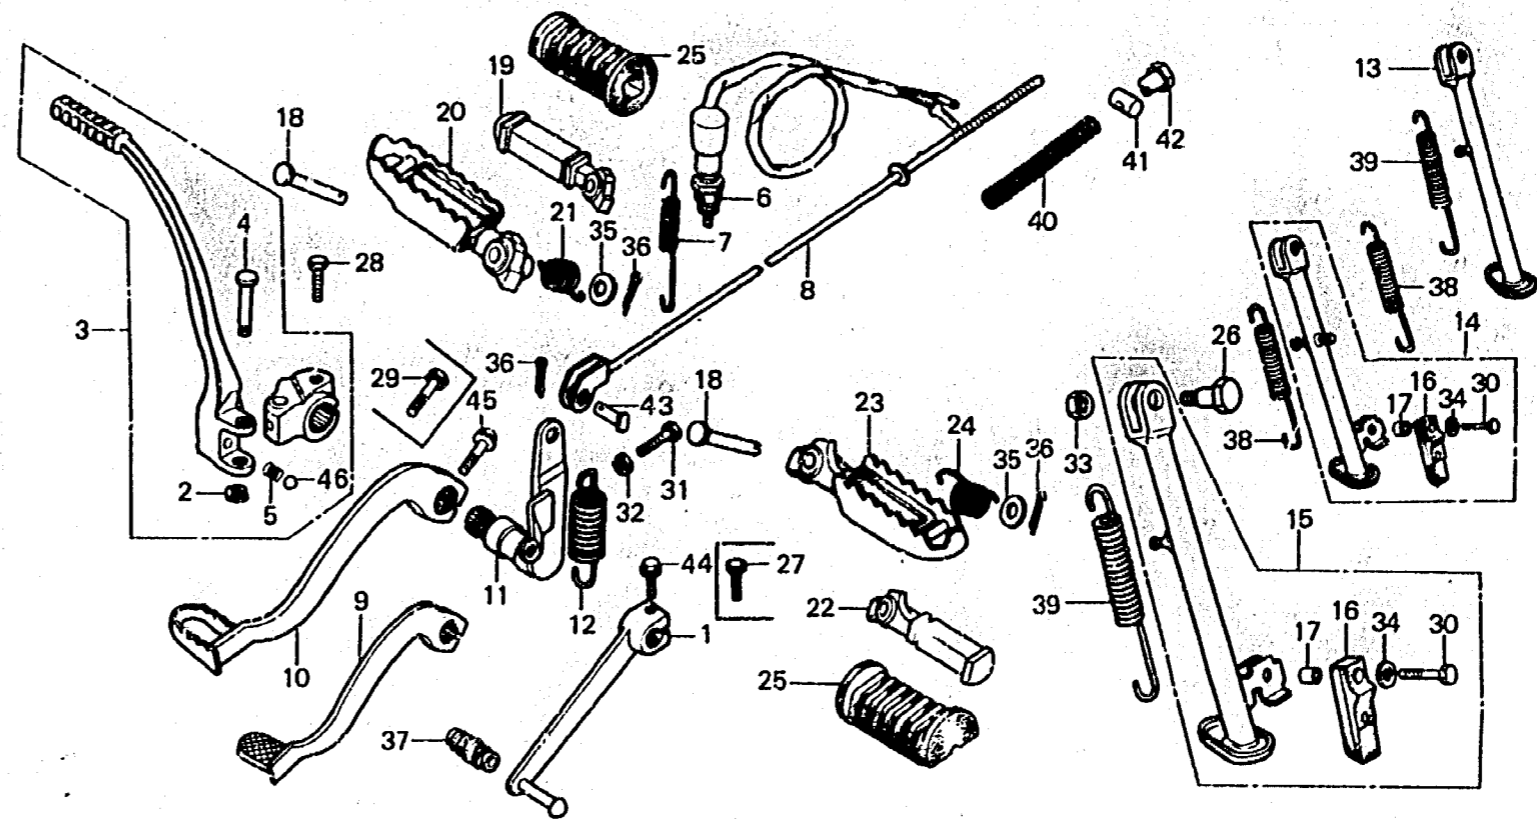

J 13

F-15

**Change pedal •
Break pedal • Step**

B382-17A

Service item	F.R.T.	Ref. No.	Part No.	Description	Reqd. No. XL125 K2 K3 K4	Serial No.	Area code
		45	95700-03028-00	BOLT, FLANGE, 8X28	1 1		
		46	96211-C8000	BALL, STEEL, #8 (1/4)	1 1 1		

1978.10.10

85

86