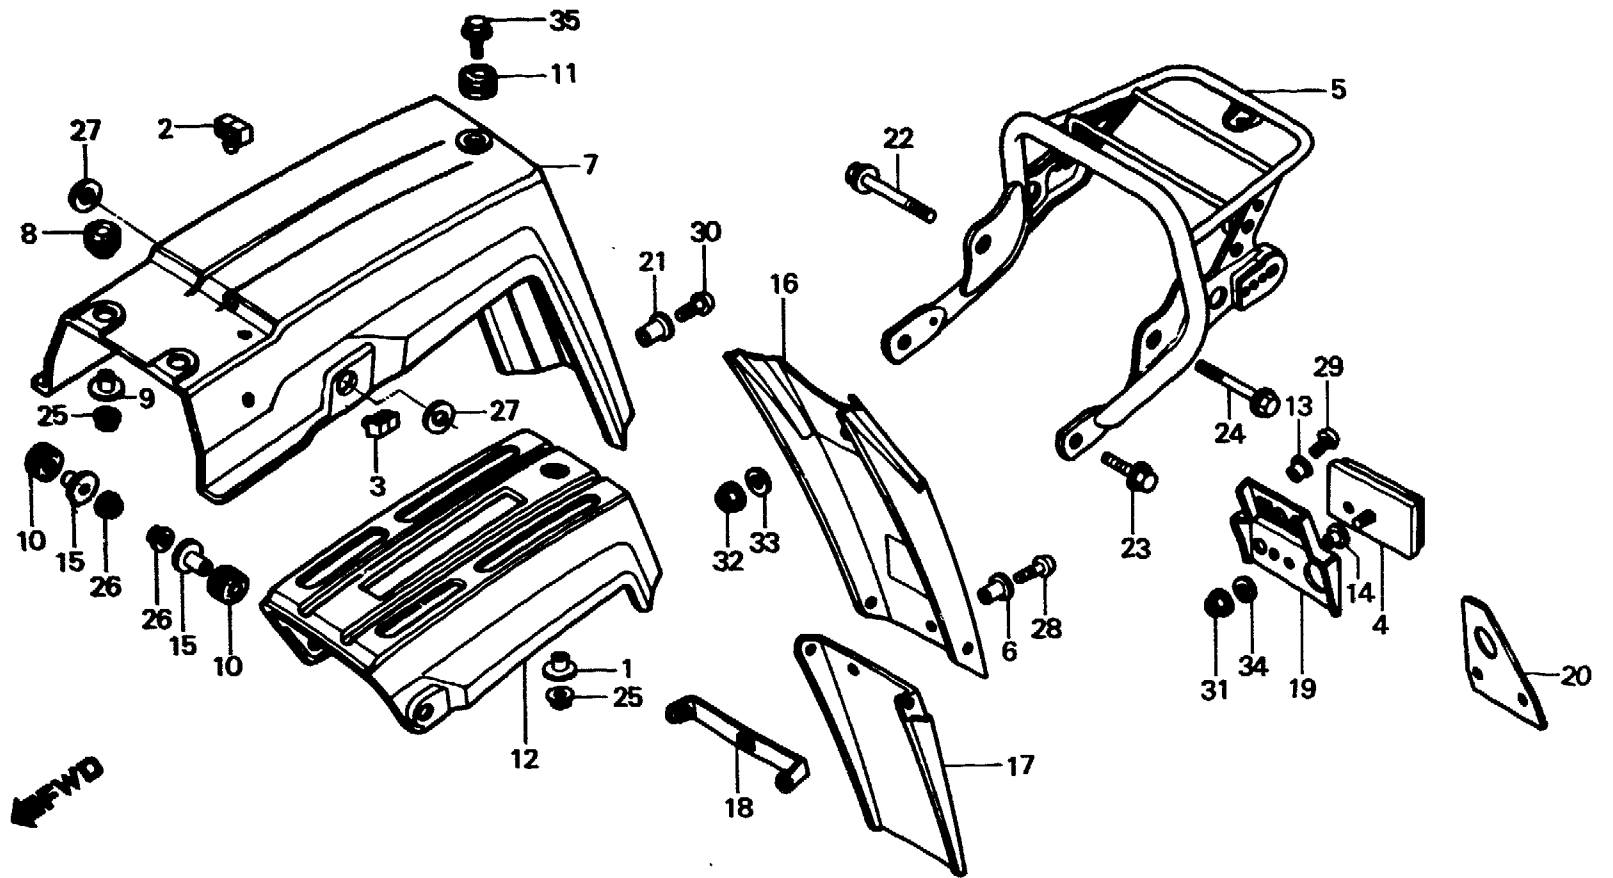

L 11

F-22-1

**Rear fender
(AR,B,E,ED,F,G,IT,SA,SD,SW,U,2G)**

**Garde-boue arrière
(AR,B,E,ED,F,G,IT,SA,SD,SW,U,2G)**

**Hinterer Kotflügel
(AR,B,E,ED,F,G,IT,SA,SD,SW,U,2G)**

**Parafango trasero
(AR,B,E,ED,F,G,IT,SA,SD,SW,U,2G)**

BMG2-55

Service item	F.R.T.	Ref. No.	Part No.	Description	Reqd. No. XL600						Serial No.	Area code
					Rd	Ld	Re	Le	Rf	Lf		
		9	80102-MG2-000	COLLAR, SEAT MOUNTING	2	2		2	2	2		AR,B,E,ED,F,G IT,SA,SD,SW,U 2G
		10	80103-MG2-000	CUSHION, RR. FENDER	2				2	2	2	AR,2G B,E,ED,F,G,IT SA,SD,SW,U
			80105-028-000	CUSHION A, RR. FENDER	2	2						B,E,ED,F,G,IT SA,SD,SW,U
		11	80105-028-000	CUSHION A, RR. FENDER	1	1		1	1	1		AR,B,E,ED,F,G IT,SA,SD,SW,U 2G
		12	80110-MG2-600	PATCH, RR. FENDER	1	1		1	1	1		AR,B,E,ED,F,G IT,SA,SD,SW,U 2G
		13	80112-443-850	COLLAR	2	2		2	2	2		B,E,F,IT,SA,U ED
		14	80114-MC7-000	COLLAR, RR. FENDER	1			1	1			AR,G,SD,SW,2G ED
		15	80117-MG2-000	COLLAR B, RR. FENDER SETTING	2	2		1				B,E,ED,F,G,IT SA,SD,SW,U