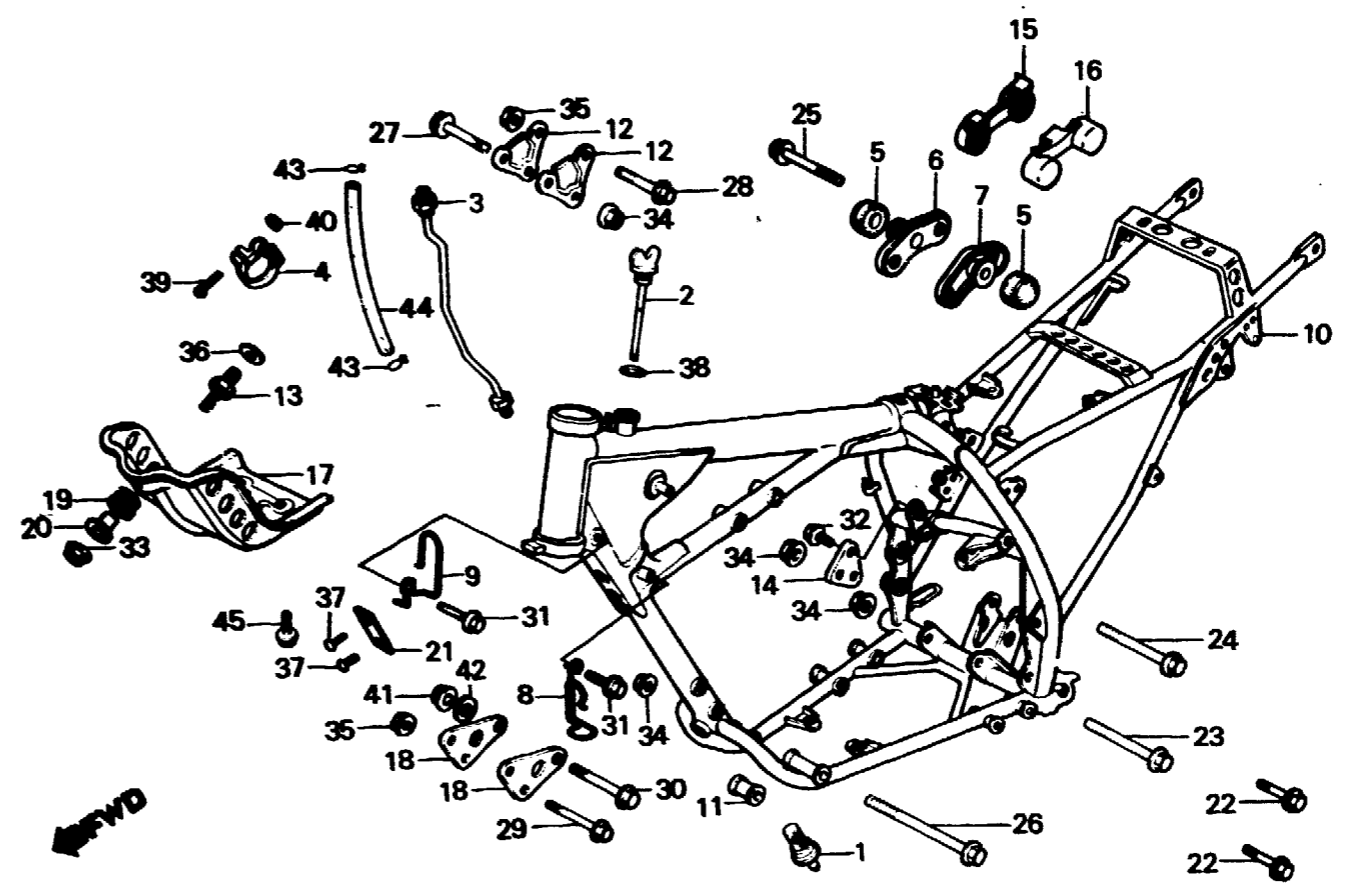

M 15

F-26

Frame body

Cadre

Rahmen

Cuerpo de cuadro

BMG2-57A

Service item	F.R.T.	Ref. No.	Part No.	Description	Reqd. No. XL600						Serial No.	Area code
					Rd	Ld	RE	LE	Rf	Lf		
STRAINER COMP., OIL	0.2	1	15500-MG3-000	STRAINER COMP., OIL	1	1	1	1	1	1		
• PLATE, SKID		2	15650-MG3-000	GAUGE, OIL LEVEL	1	1	1	1	1	1		
• PLATE, FR. ENGINE HANGER (ONE OR ALL)		3	15710-MG3-000	PIPE COMP., OIL	1	1	1	1	1	1		
PIPE COMP., OIL	0.3	4	15711-MG3-000	CLAMPER, OIL PIPE	1	1	1	1	1	1		
BODY COMP., FRAME	*6.2	5	17521-KB7-700	RUBBER, STOPPER		2		2		2		
		6	17522-MG2-730ZA	STAY, R. TANK UNDER *R-110*		1						
			17522-MG2-830ZA	STAY, R. TANK UNDER *R-119*				1		1		
		7	17523-MG2-730ZA	STAY, L. TANK UNDER *R-110*		1						
			17523-MG2-830ZA	STAY, L. TANK UNDER *R-119*				1		1		
		8	22893-MG2-000	GUIDE, CLUTCH CABLE	1	1	1	1	1	1		
		9	45472-MG2-000	GUIDE, CABLE	1	1	1	1	1	1		
		10	50100-MG2-000ZA	BODY COMP., FRAME *R-110*	1		1					CM
			50100-MG2-000ZB	BODY COMP., FRAME *R-119*						1		CM