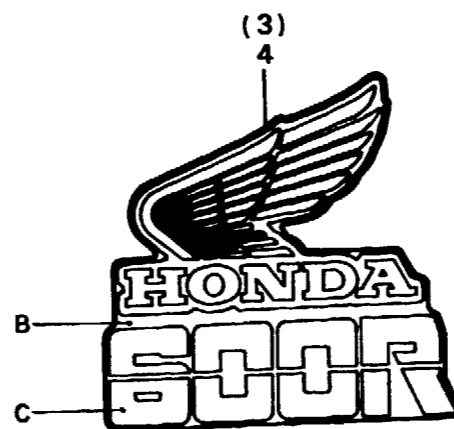

N 13

F-28-2

**Stripe
(XL600Rf)**

**Rayure
(XL600Rf)**

**Streifen
(XL600Rf)**

**Franja
(XL600Rf)**

BMG2-64

Service item	F.R.T.	Ref. No.	Part No.	Description	Reqd. No.						Serial No.	Area code
					Rd	Ld	Re	Le	Rf	Lf		
		*	87560-MG2-700ZC	MARK, DRIVE CAUTION *TYPE 3*							1	AR,B,E,ED,G,IT SA,SD,SW,U,2G
		*	87560-MG2-790ZA	MARK, DRIVE CAUTION *TYPE 1*							1	F
		*	87560-MG2-790ZB	MARK, DRIVE CAUTION *TYPE 2*							1	F
		*	87560-MG2-790ZC	MARK, DRIVE CAUTION *TYPE 3*							1	F