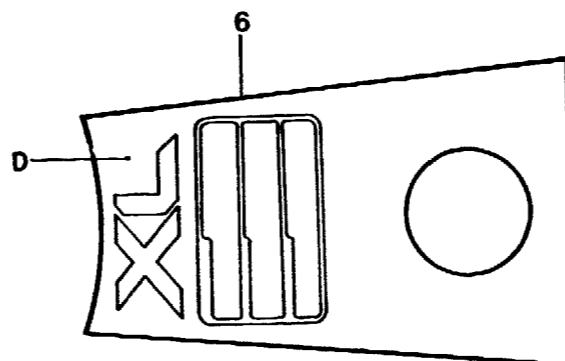

N 13

F-28-2

**Stripe
(XL600Rf)**

**Rayure
(XL600Rf)**

**Streifen
(XL600Rf)**

**Franja
(XL600Rf)**

BMG2-64

Service item	F.R.T.	Ref. No.	Part No.	Description	Reqd. No.						Serial No.	Area code
					Rd	Ld	Re	Le	Rf	Lf		
		*	87560-MG2-700ZC	MARK, DRIVE CAUTION *TYPE 3*							1	AR,B,E,ED,G,IT SA,SD,SW,U,2G
		*	87560-MG2-790ZA	MARK, DRIVE CAUTION *TYPE 1*							1	F
		*	87560-MG2-790ZB	MARK, DRIVE CAUTION *TYPE 2*							1	F
		*	87560-MG2-790ZC	MARK, DRIVE CAUTION *TYPE 3*							1	F