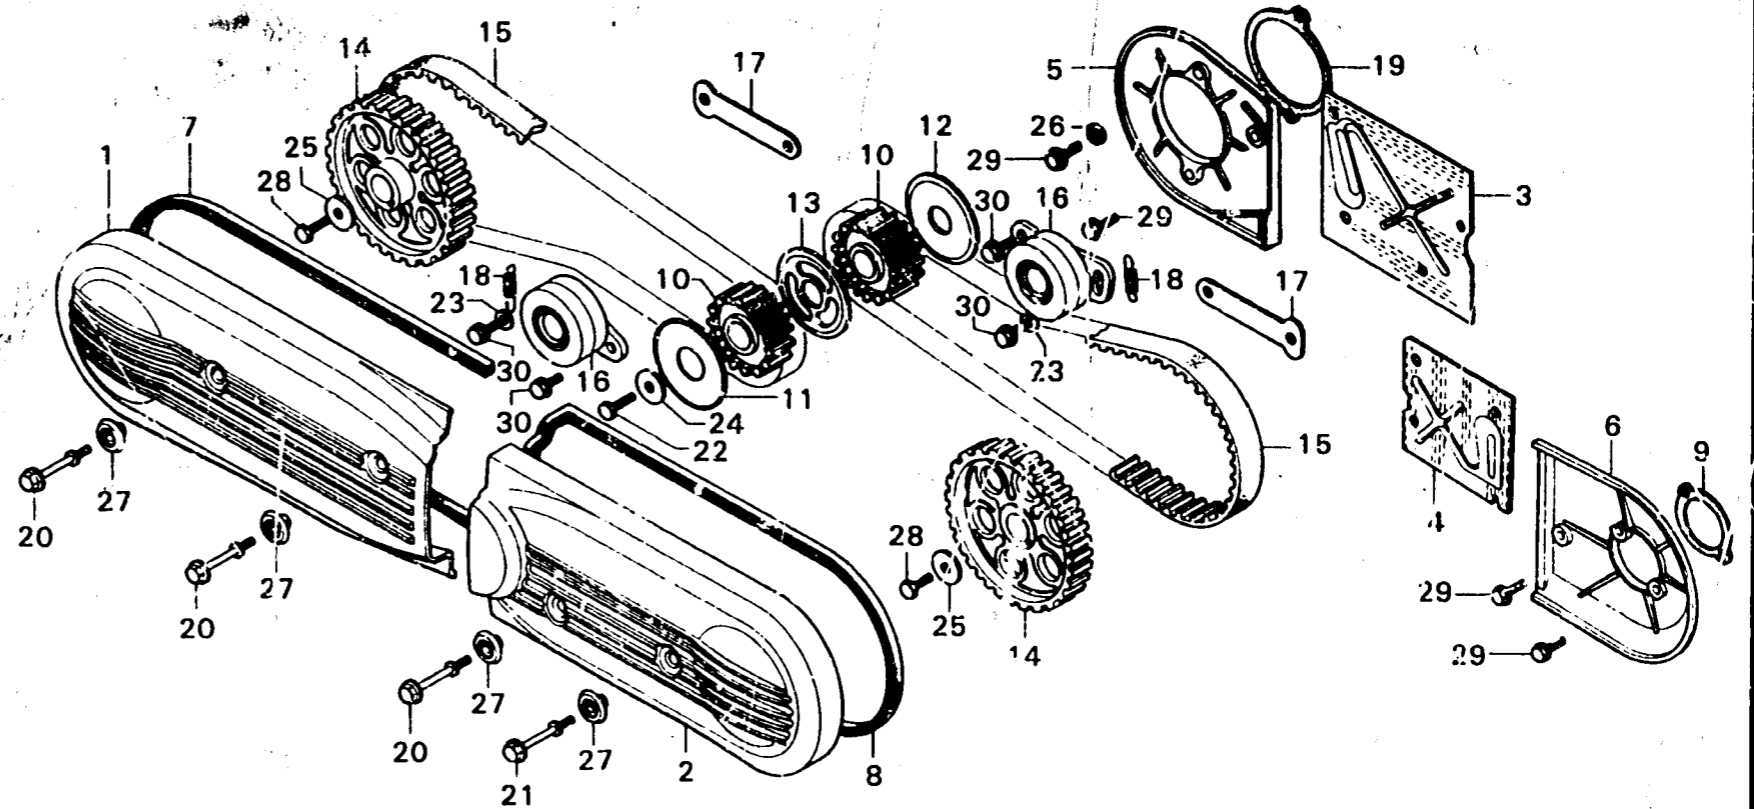

C 3

E-1

Front cover - Timing belt

B371-1

Service item	F.R.T.	Ref. No.	Part No.	Description	GL1000	Reqd. No.		Serial No.	Area code
						GL1000	LTDK1 K2		
		13	13623-371-000	PLATE B, TIMING BELT GUIDE	1	1	1		
		14	14211-657-010	PULLEY, TIMING BELT DRIVEN	2	2	2		
		15	14400-371-004	BELT, TIMING	2			1008639	
			14400-371-014	BELT, TIMING (UNITTA)	2			1008640	
			14400-371-005	BELT, TIMING (MITSUBOSHI)	2	2	2		
		16	14510-371-008	ADJUSTER COMP., TIMING BELT (TOYO)	2	2	2		
		17	14512-371-000	PLATE, TIMING BELT ADJUSTER	2	2	2		
		18	14516-371-000	SPRING, TIMING BELT ADJUSTER	2	2	2		
		19	30376-371-000	PACKING, BREAKER	1	1	1		
		20	90017-371-000	BOLT, SPECIAL, 6X45,5	3	3	3		
			90017-371-980	BOLT, SPECIAL, 6X45,5		3			
		21	90019-371-000	BOLT, SPECIAL, 6X54	1		1		
			90019-371-980	BOLT, SPECIAL, 6X54		1			
		22	90021-371-000	BOLT, PULLEY, 10X28	1	1	1		
		23	90406-371-000	WASHER, 8MM	2	2	2		
		24	90424-611-000	WASHER, SPECIAL, 34X10,5X4,0	1	1	1		
		25	90435-611-000	WASHER, SPECIAL, 28X8,5X4,0	2	2	2		
		26	90441-028-010	WASHER, SEALING, 6MM		1	1		A, CM, DK, DM, U
						1	1		E, ED, F, G
							1	2000632	E, ED, F, G
		27	90541-371-000	RUBBER, MOUNT	4	4	4		
			90541-371-980	RUBBER, MOUNT		4			
		28	92000-08022-0A	BOLT, HEX., 8X22	2	2	2		