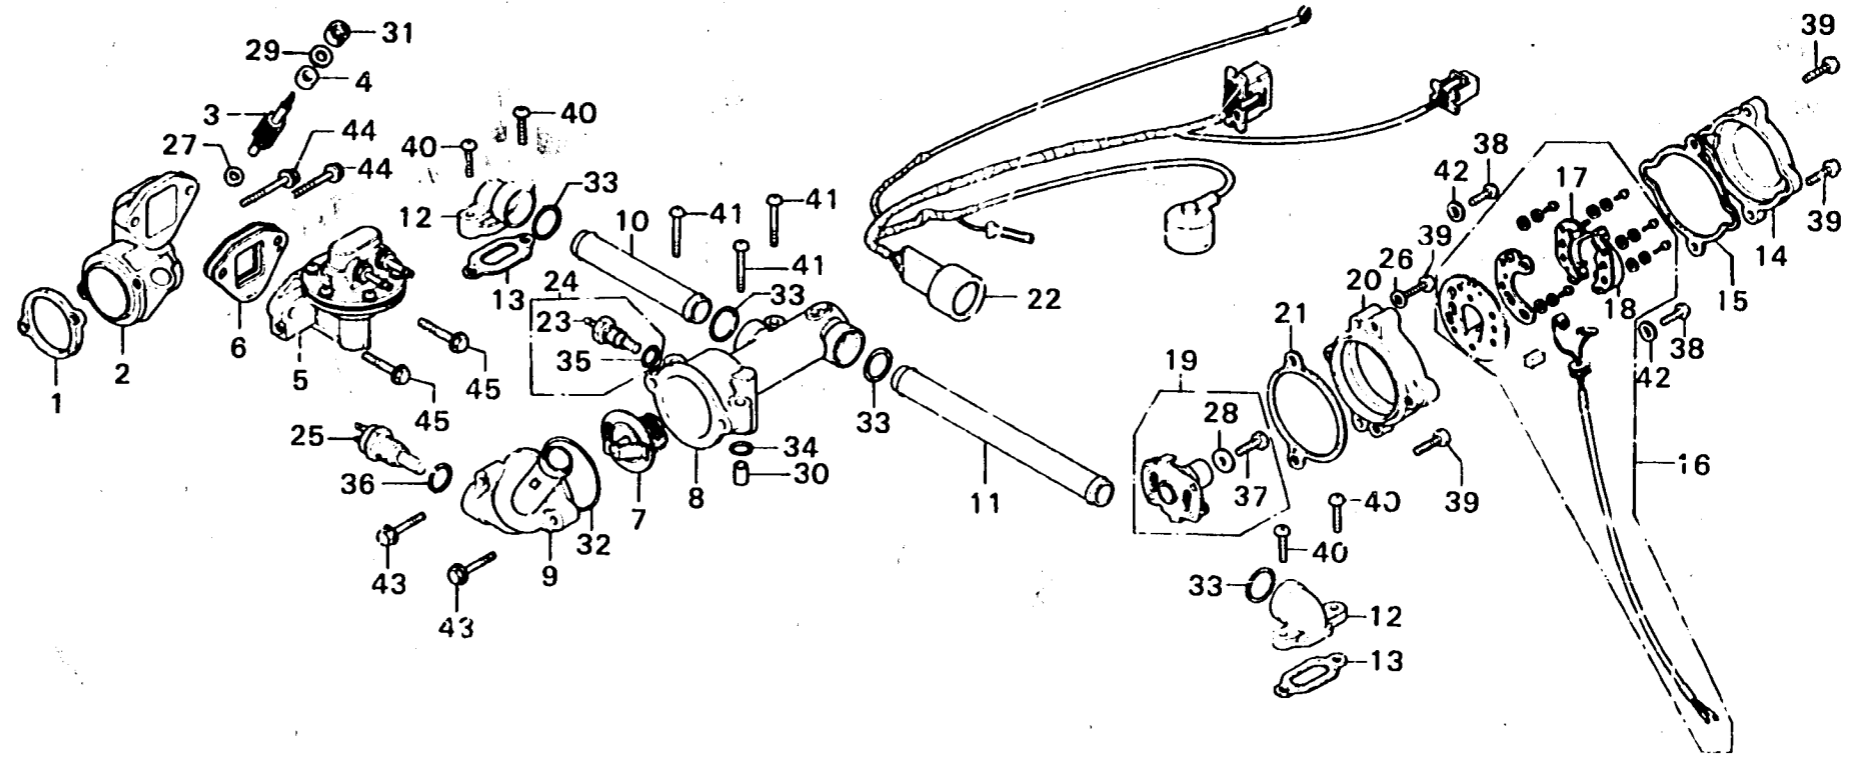

C 13

E-5

**Fuel pump • Thermostat •
Contact breaker**

B371-5

Service item	F.R.T.	Ref. No.	Part No.	Description	Reqd. No.		Serial No.	Area code
					GL1000	GL1000 LTDK1 K2		
		16	30200-371-004	BREAKER ASSY., CONTACT (TOYO)	1	1	1	
		17	30203-292-154	BREAKER, R, CONTACT (TOYO)	1	1	1	
		18	30204-292-154	BREAKER, L, CONTACT (TOYO)	1	1	1	
		19	30220-371-004	ADVANCER ASSY., SPARK (TOYO)	1	1	1	
		20	30375-371-000	CASE, BREAKER	1	1	1	
			30375-371-980	CASE, BREAKER		1		
		21	30376-371-000	PACKING, BREAKER	1	1	1	
		22	32220-371-000	SUB HARNESS, ENGINE	1	1	1	
		23	37510-371-008	SENDING UNIT, WATER TEMPERATURE	1	1	1	
		24	37750-611-154	SENDING UNIT, WATER TEMPERATURE	1	1	1	
		25	37760-371-003	SWITCH ASSY., THERMOSTAT	1	1	1	
		26	90441-028-010	WASHER, SEALING, 6MM	1	1	1	
		27	90458-286-000	WASHER, TACHOMETER GEAR THRUST	1	1	1	
		28	90486-028-000	WASHER, SPARK ADVANCER SETTING	1	1	1	
		29	90539-011-000	WASHER, SPEEDOMETER PINION	1	1	1	
		30	90701-371-000	COLLAR, 12X10	1	1	1	
		31	91211-371-005	OIL SEAL, 4.8X14.5X4	1			
			91211-286-003	OIL SEAL, 4.8X14.5X4		1		2002957 E,ED,F,G ED,F,G
						1		2002958 E,ED,F,G E,ED,F,G A,CM,DK,DM,U
		32	91302-317-700	O-RING, 34X2	1	1	1	
		33	91302-371-003	O-RING, 21.9X2.3	4	4	4	
		34	91303-611-000	O-RING, 12.5X2.2	1	1	1	

1979.04.10

C12