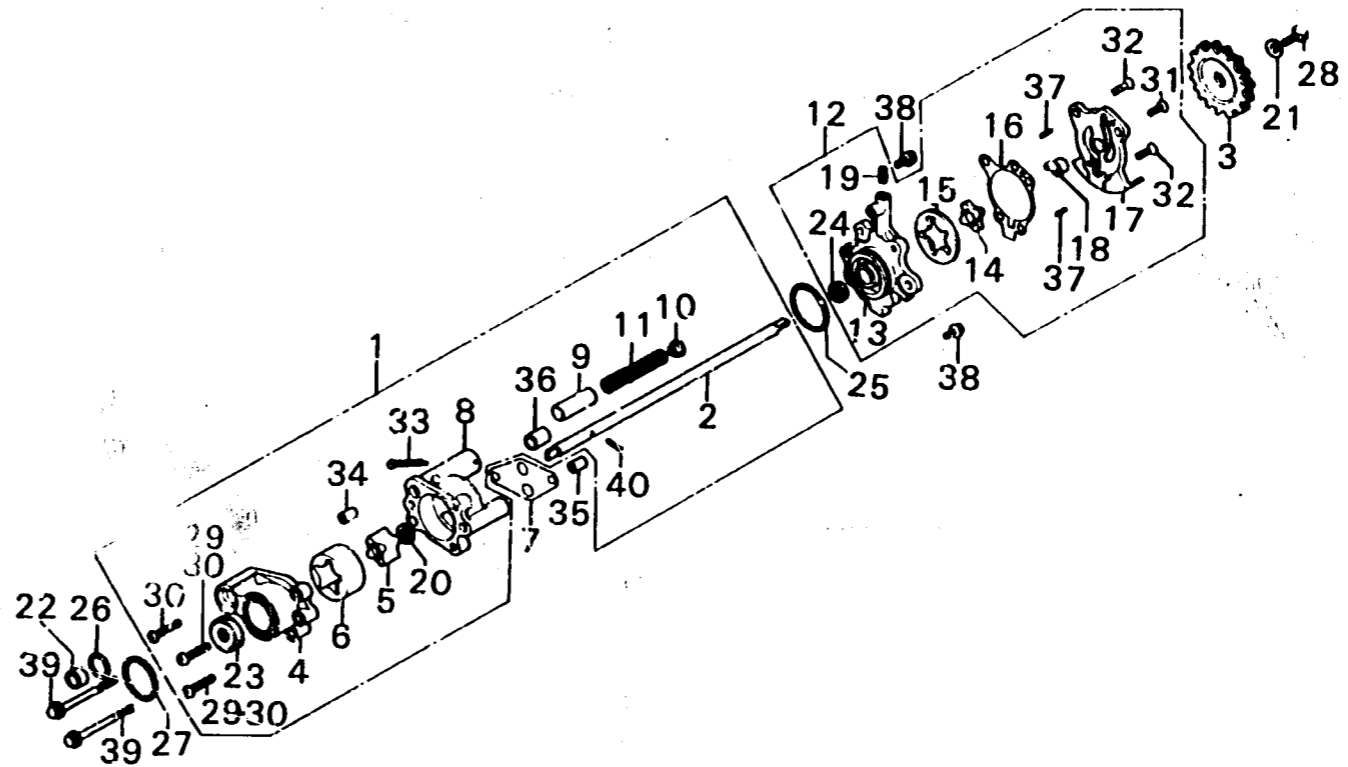

D 3

E-7

Oil pump

B371-7

Service item	F.R.T.	Ref. No.	Part No.	Description	Reqd. No.				
					GL1000	GL1000 LTDKI	K2	Serial No.	Area code
		36	94301-14200	PIN A, DOWEL, 14X20	1	1	1	1	
		37	94303-04065	PIN C, DOWEL, 4X6.5	2	2	2	2	
		38	95700-06018-00	BOLT, FLANGE, 6X18	3	3	3	3	
		39	95700-06020-00	BOLT, FLANGE, 6X80	2	2	2	2	
			90148-371-980	BOLT, FLANGE, 6X80		2			
		40	96220-0158	ROLLER, 4X15.8	1	1	1	1	