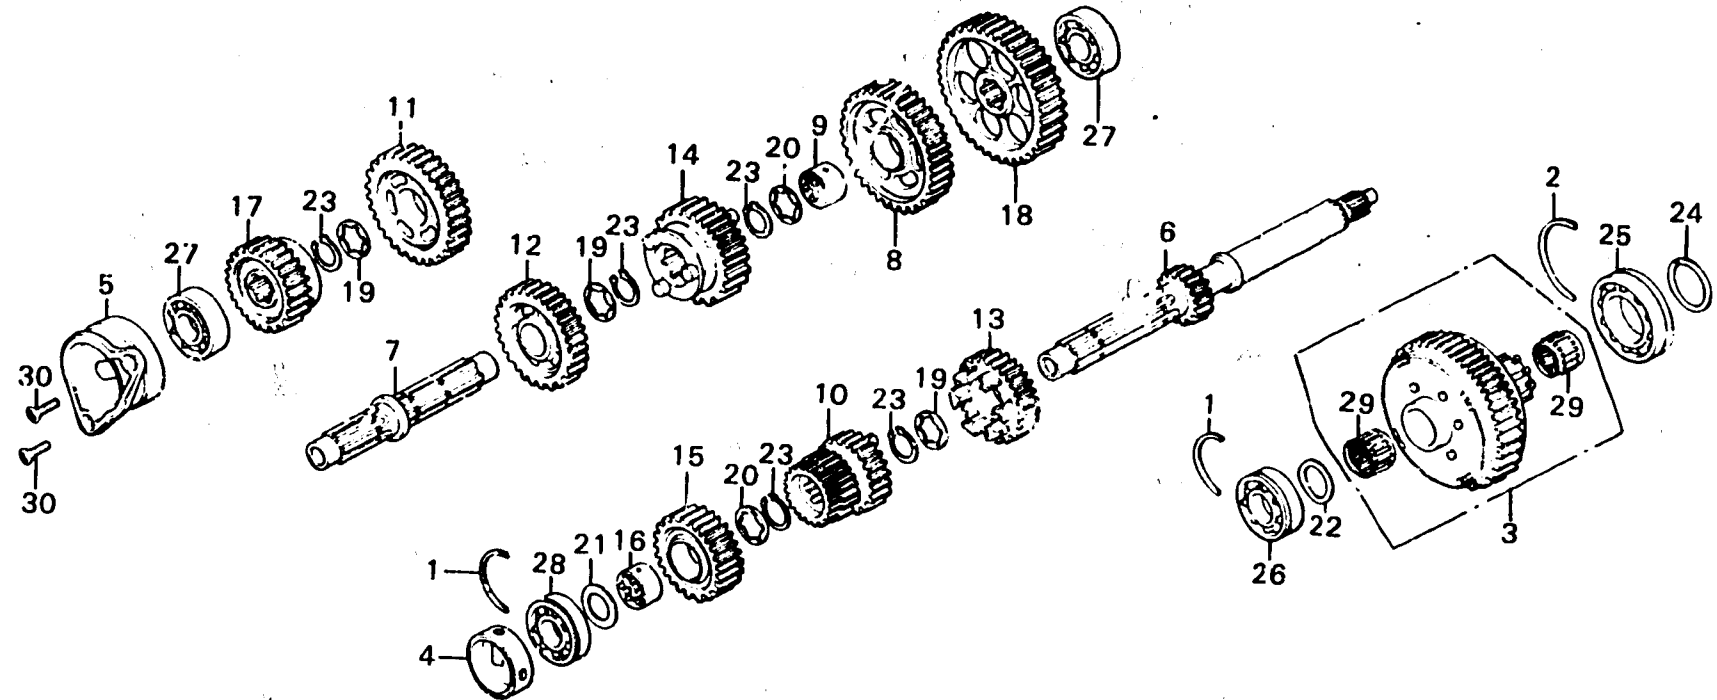

**E 9**

**E-14**

**Transmission**

B371-14

Service item	F.R.T.	Ref. No.	Part No.	Description	Reqd. No.				Serial No.	Area code
					GL1000	GL1000	LTD	K1 K2		
		21	90458-292-000	WASHER, THRUST, 20MM	1	1	1	1		
		22	90458-506-810	WASHER A, THRUST, 25MM	1	1	1	1		
		23	90601-300-000	CIR CLIP, 25MM	5	5	5	5		
		24	90602-371-000	CIR CLIP, EXTERNAL, 40MM	1	1	1	1		
		25	91001-371-008	BEARING, SPECIAL BALL, 6008 (TOYO)	1	1	1	1		
		26	91002-300-008	BEARING, SPECIAL BALL, 6205	1	1	1	1		
		27	91002-371-004	BEARING, BALL, 6304C (KOYO)	2	2	2	2		
		28	91004-371-008	BEARING, BALL, 6304CS (TOYO)	1	1	1	1		
		29	91010-300-008	BEARING, NEEDLE, 25X32X20	2	2	2	2		
		30	93600-06020	SCREW, FLAT, 6X20	2	2	2	2		