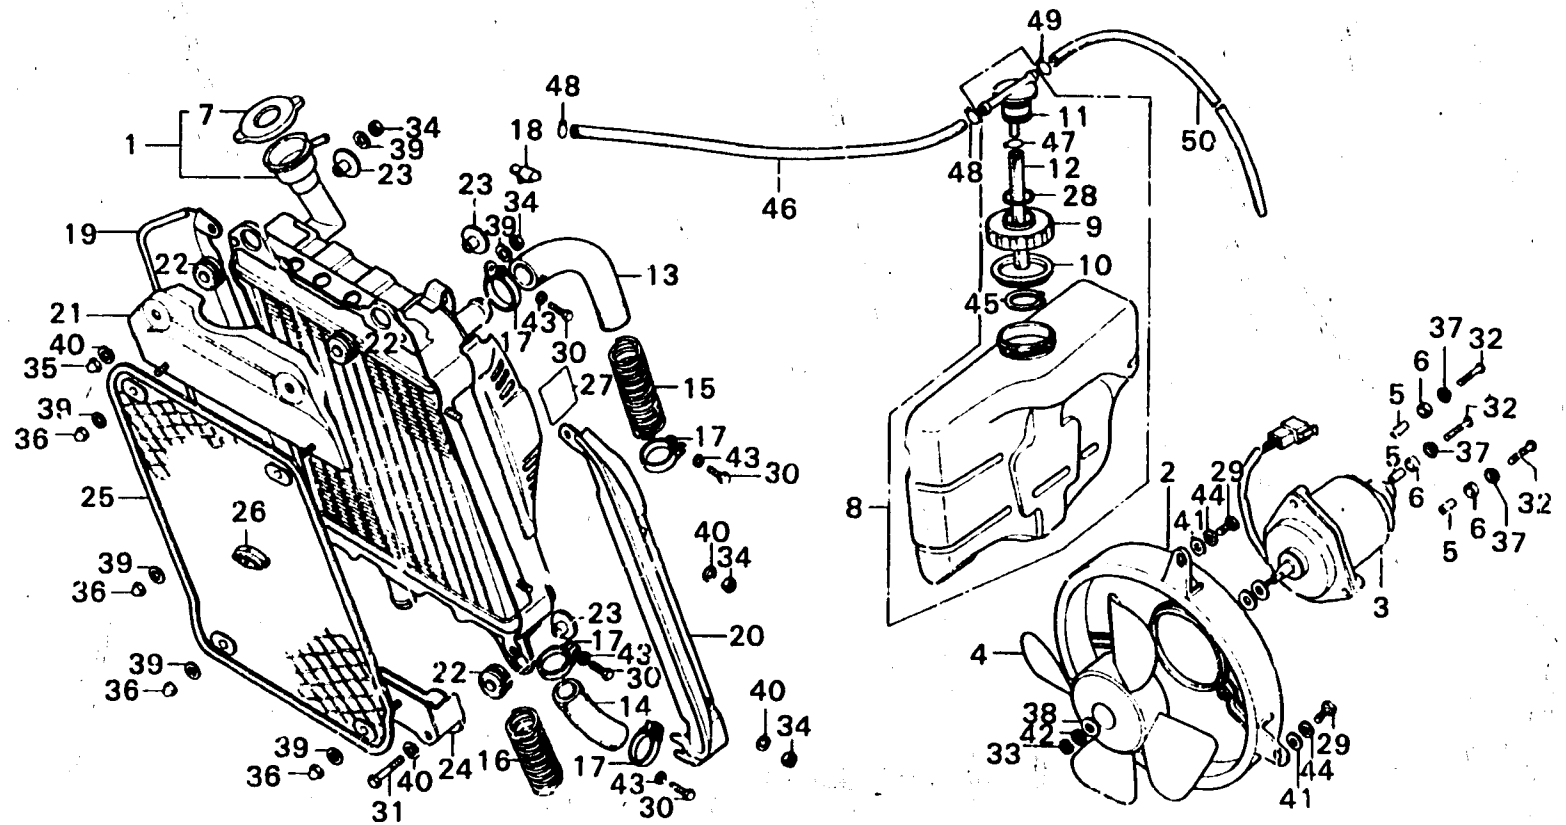

G 5

F-1

Radiator

B371-16

Service item	F.R.T.	Ref. No.	Part No.	Description	Reqd. No.				Serial No.	Area code
					GL1000	GL1000 LTD K1 1,2				
		35	94021-06070	NUT, CAP, 6MM	2	2	2	2		
		36	94021-06220	NUT, CAP, 6MM	4		4	4		
			91540-371-980	NUT, CAP, 6MM			4			
		37	94101-04000	WASHER, PLAIN, 4MM	3		3	3		
		38	94101-05800	WASHER, PLAIN, 5MM	1		1	1		
		39	94101-06200	WASHER, PLAIN, 6MM	4		4	4		
			91550-371-980	WASHER, PLAIN, 6MM			4			
		40	94101-06700	WASHER, PLAIN, 6MM	10		10	10		
			91550-371-930	WASHER, PLAIN, 6MM			10			
		41	94101-06800	WASHER, PLAIN, 6MM	3		3	3		
			91550-371-980	WASHER, PLAIN, 6MM			3			
		42	94111-05800	WASHER, SPRING, 5MM	1		1	1		
		43	94111-06000	WASHER, SPRING, 6MM	4					
							4			
		44	94111-06800	WASHER, SPRING, 6MM	3		3	3		2025599
			91561-371-980	WASHER, SPRING, 6MM			3			
		45	94511-18000	CIR CLIP, EXTERNAL, 18	1		1	1		
		46	95001-80300-40	TUBE, FUEL, 8,0X300	1		1	1		
		47	95002-02120	CLIP B12, TUBE	1		1	1		
		48	95002-02130	CLIP B12.5, TUBE	2		2	2		
		49	95002-50000	CLIP C9, TUBE	1		1	1		
		50	95003-14103-10	TUBE, VINYL, 6X9X1030	1		1	1		

1979.04.10

G5