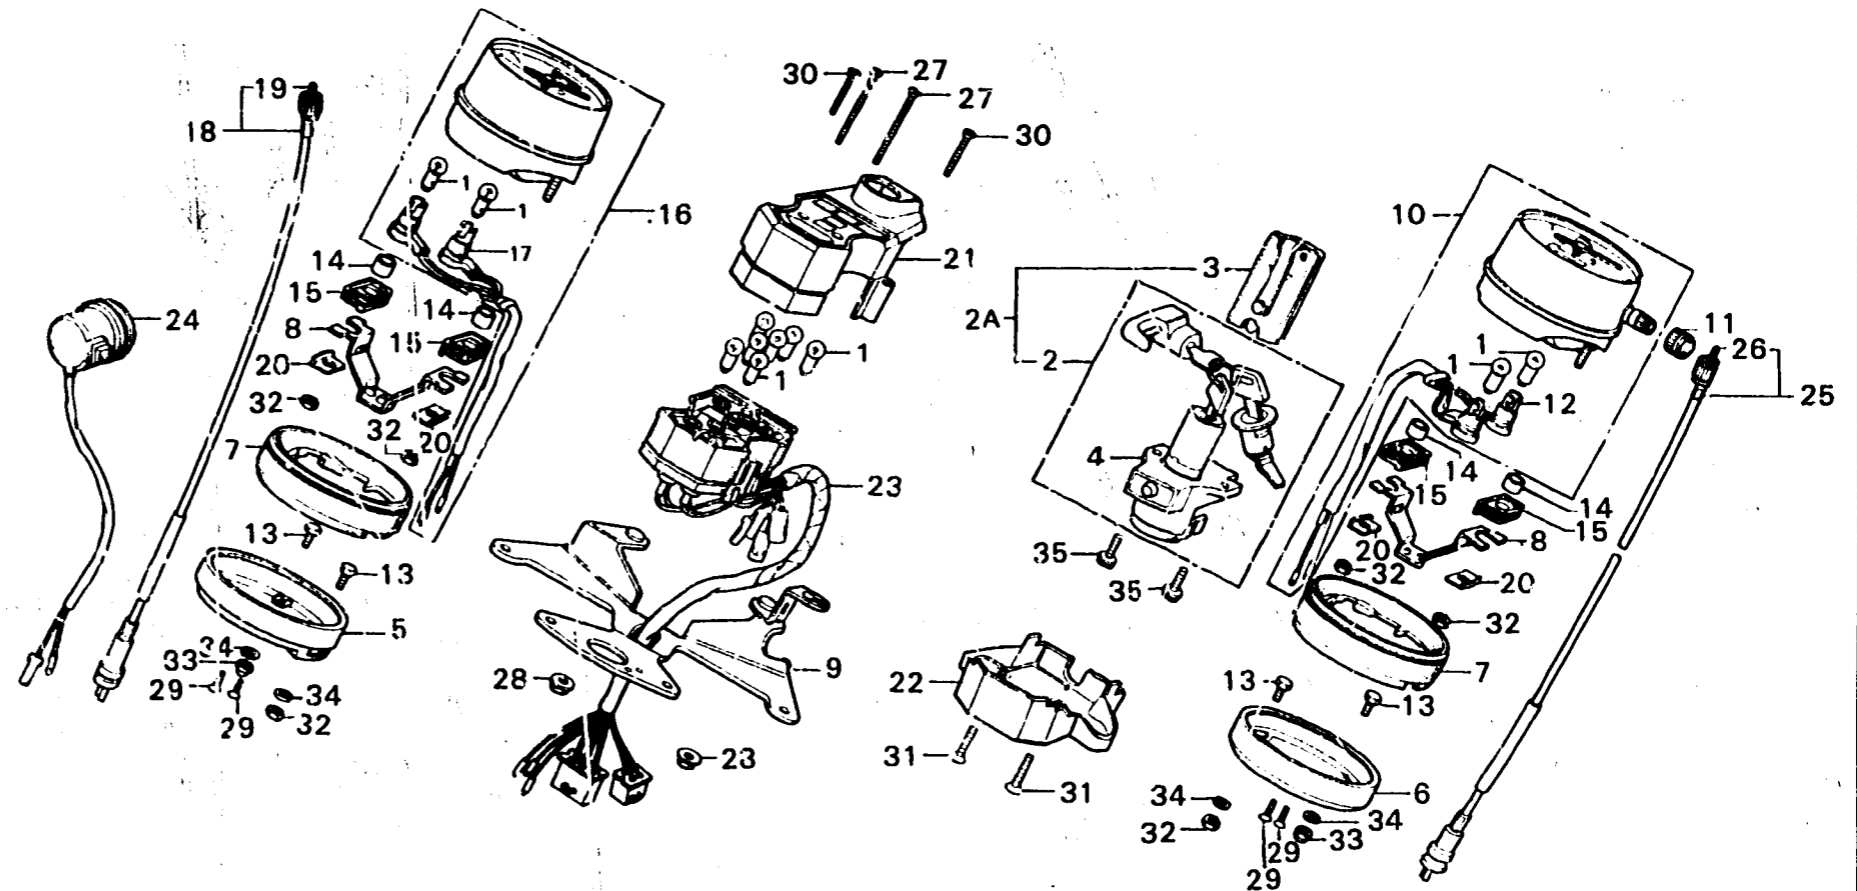

H 2

F-4

Speedometer •
Tachometer • Key set

B371-19

Service item	F.R.T.	Ref. No.	Part No.	Description	Reqd. No.				Serial No.	Area code
					GL1000	GL1000	LTDK1	K2		
KEY SET	0.7	1	34902-259-000	BULB, DASH (12V3.4W)	11	11	11	11		A,CM
METER SETTING STAY COMP.	0.6				9	9	9	9		DK,DM,E,ED,F,G,U
SPEEDOMETER ASSY.	0.4	2	35010-371-670	KEY SET	1					
•TACHOMETER ASSY.			35010-371-610	KEY SET			1		2016000	E,ED,F,G
•DUSH BULB (For meter)			35010-371-671	KEY SET			1		2040165	A,CM,DK,DM,U
PILOT CORD COMP.	0.3		35010-371-672	KEY SET (HONDA LOCK)			1		2040166	A,CM,DK,DM,U
•COMBINATION SWITCH ASSY.			35010-371-673	KEY SET			1			A,CM,DK,DM,U
WINKER BUZZER ASSY.	0.2		35010-371-611	KEY SET			1		2016001	A,CM,DK,DM,U
•PILOT LOWER COVER			35010-371-612	KEY SET (HONDA LOCK)			1		2040166	E,ED,F,G
TACHOMETER CABLE ASSY.	0.1		35010-371-613	KEY SET			1			E,ED,F,G
•SPEEDOMETER CABLE ASSY.		2A	35010-371-900	KEY SET		1				E,ED,F,G
•PILOT UPPER COVER/DUSH BULB (For pilot)			35010-371-961	KEY SET		1				A,CM,U
		3	35011-371-980	HOLDER, KEY		1				ED,F,G
		4	35100-377-003	SWITCH ASSY., COMBINATION (TOYO)	1					
			35100-371-961	SWITCH ASSY., COMBINATION		1			2040165	A,CM,DK,DM,U
			35100-371-981	SWITCH ASSY., COMBINATION		1				ED,F,G
			35100-377-007	SWITCH ASSY., COMBINATION (HONDA LOCK)		1			2040166	A,CM,U
			35100-422-017	SWITCH ASSY., COMBINATION & LOCK			1			A,CM,DK,DM,U
			35100-377-611	SWITCH ASSY., COMBINATION (TOYO)			1		2040165	A,CM,DK,DM,U
			35100-377-612	SWITCH ASSY., COMBINATION (HONDA LOCK)			1		2040166	E,ED,F,G
							1			E,ED,F,G