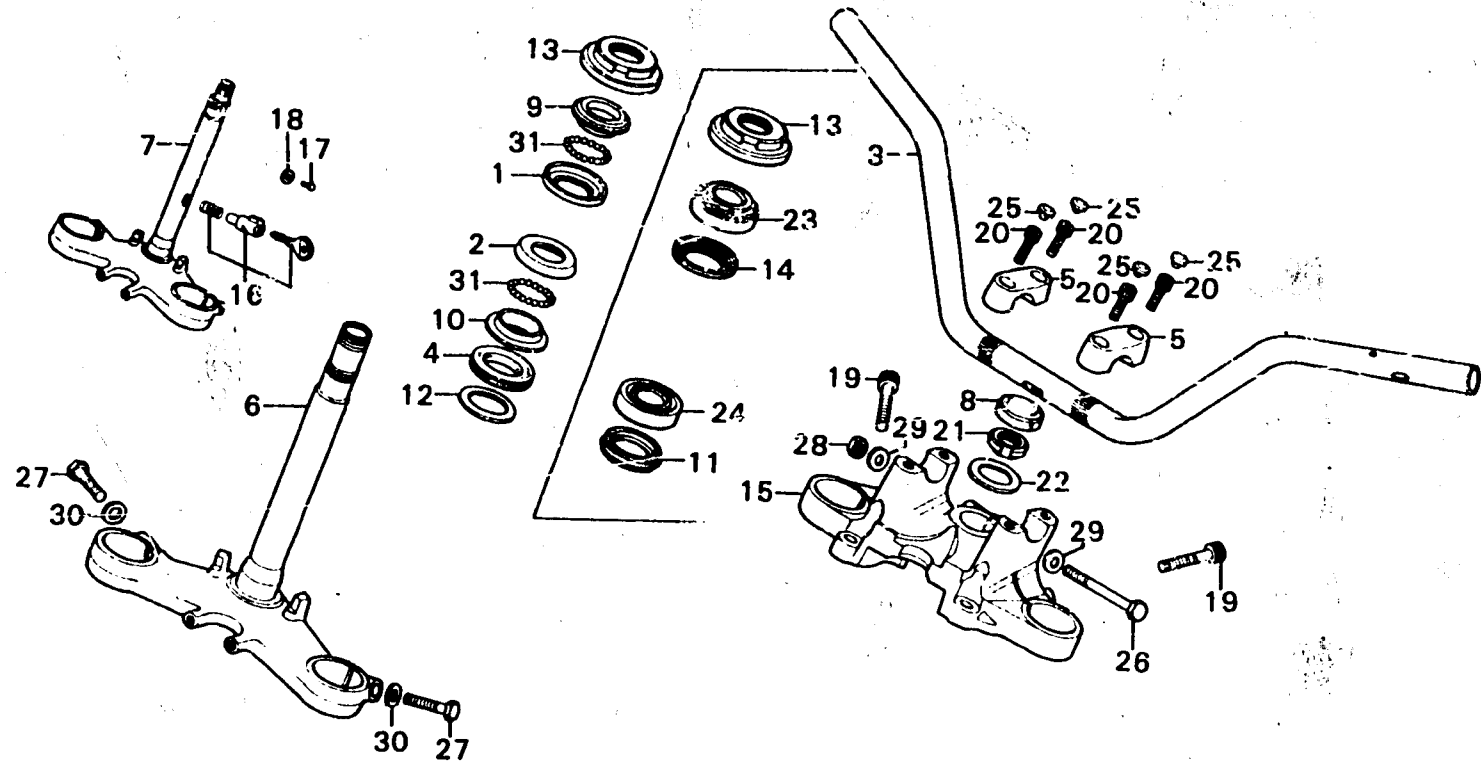

**H 8**

**F-5**

Handle pipe ·  
Top bridge · Stem

B371--20

Service item	F.R.T.	Ref. No.	Part No.	Description	Reqd. No.		Serial No.	Area code
					GL1000	GL1000 LTDK1 K2		
		26	92000-08065-0B 91515-371-980	BOLT, HEX., 8X65 BOLT, HEX., 8X65	1	1 1		
		27	92000-10040-0B 91506-371-980	BOLT, HEX., 10X40 BOLT, HEX., 10X40	2	2 2		
		28	94001-08020-0S 91531-371-980	NUT, HEX., 8MM NUT, HEX., 8MM	1	1 1		
		29	94101-08200 90082-371-980	WASHER, PLAIN, 8MM WASHER, PLAIN, 8MM	2	2 2		
		30	94101-10200 91556-371-980	WASHER, PLAIN, 10MM WASHER, PLAIN, 10MM	2	2 2		
		31	96211-08000	BALL, STEEL, #8 (1/4)	37	37		
						37	2040165	

1979.04.10

H8