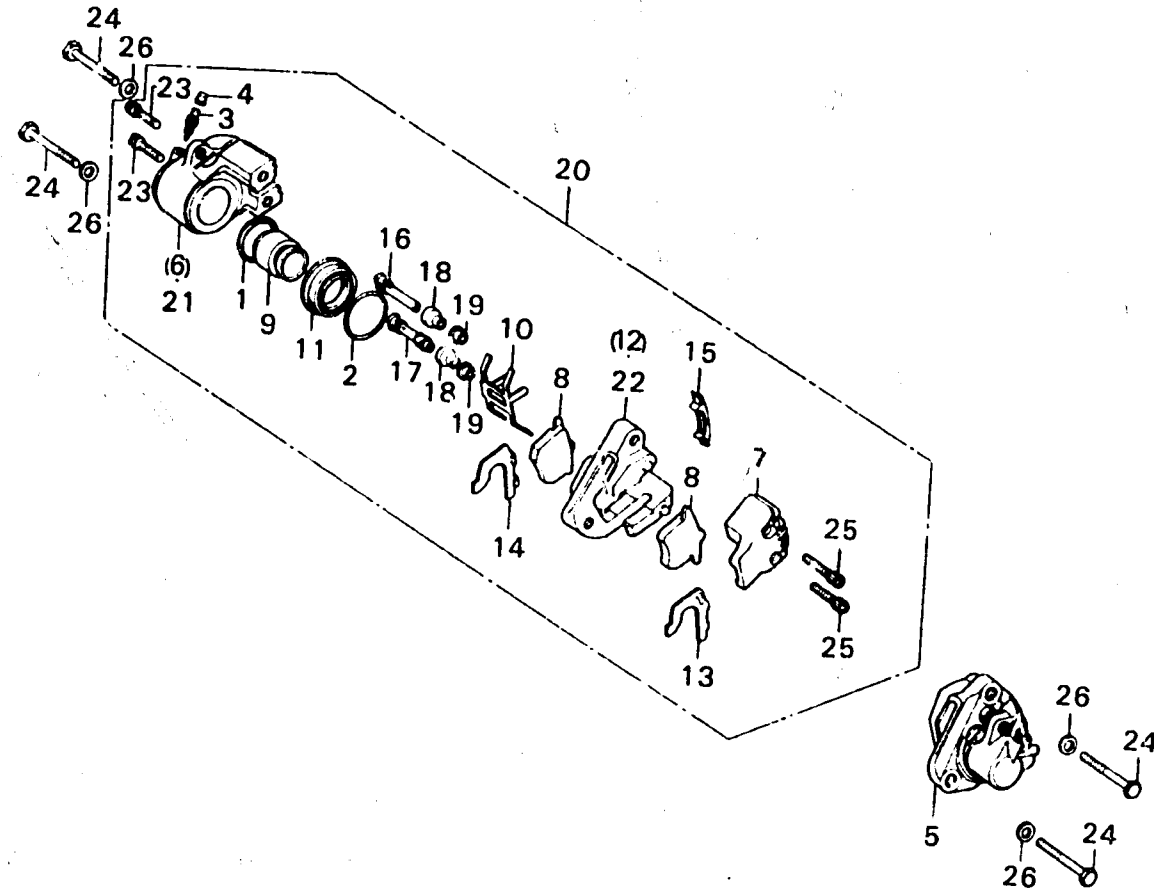

H 16

F-9

Front brake caliper

B371-24

Service item	F.R.T.	Ref. No.	Part No.	Description	Reqd. No.			Serial No.	Area code
					GL1000	GL1000	LTD K1 K2		
			90116-371-010	BOLT, SOCKET, 8X25		4		2016001	A,DK,DM,E,ED,F,G,I CM
		24	90123-371-000	BOLT, FR, CALIPER	4	4	4		
			90123-371-980	BOLT, FR, CALIPER		4	4		
		25	90165-300-023	BOLT, CALIPER SETTING (TOKIKO)	4	4	4		
		26	94101-10200	WASHER, PLAIN, 10MM	4	4	4		
			91556-371-980	WASHER, PLAIN, 10MM		4			

1979.04.10

H16