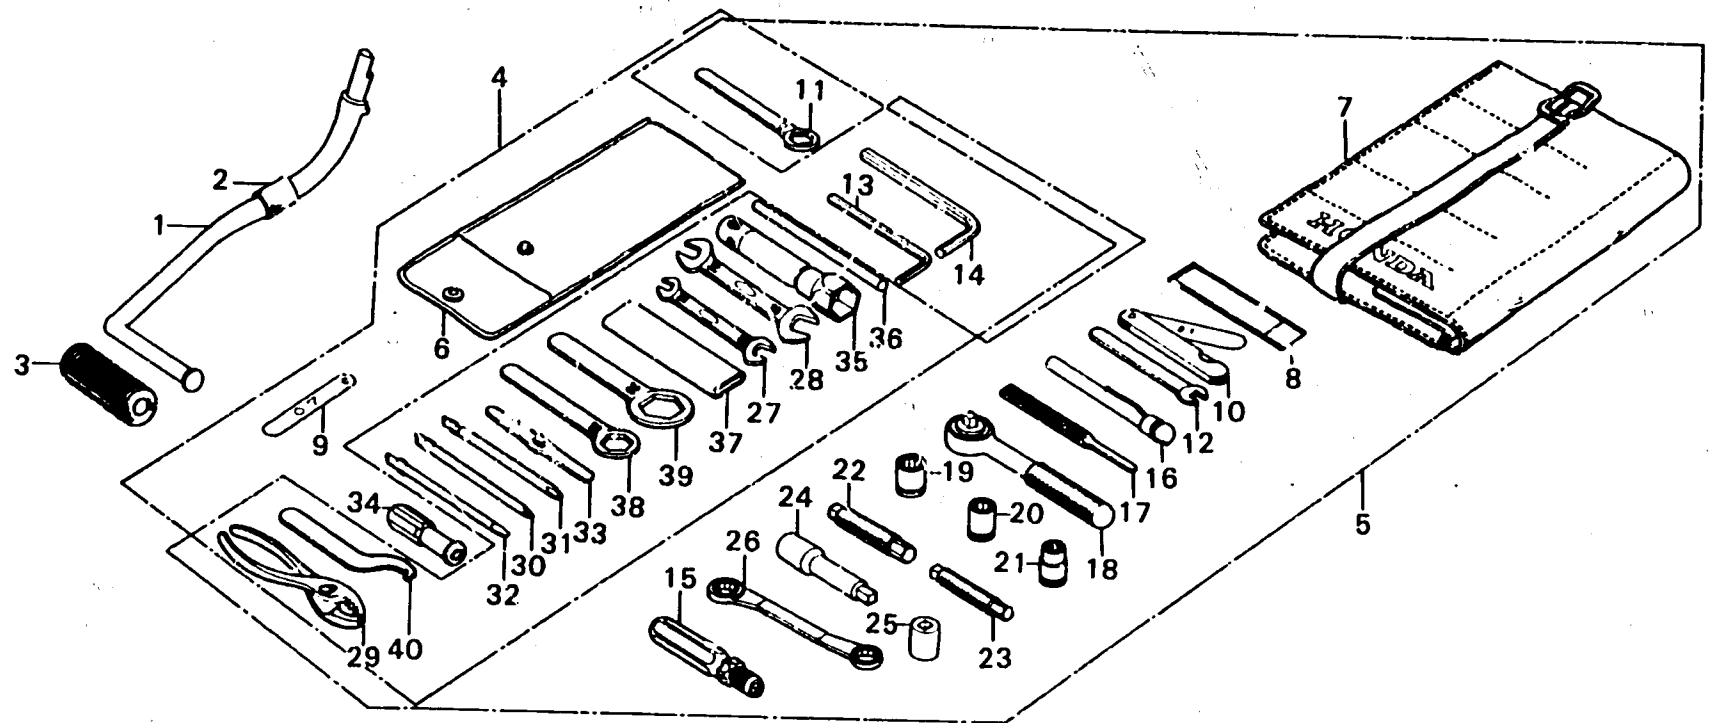

J 6

F-17

Tool set - Kick starter arm

B371-32

Service item	F.R.T.	Ref. No.	Part No.	Description	Reqd. No.		Serial No.	Area code
					GL1000	GL1000 LTDK1 K2		
			89223-371-980	BAR A. HANDLE		1		
		37	99005-12000	HANDLE, EYE WRENCH, 120MM	1	1	1	
			89218-371-980	HANDLE, EYE WRENCH, 120MM		1		
		38	99006-22000	WRENCH, EYE, 22MM	1	1	1	
			89219-371-980	WRENCH, EYE, 22		1		
		39	99006-26000	WRENCH, EYE, 26MM	1	1	1	
			89220-371-980	WRENCH, EYE, 26		1		
		40	99007-45000	SPANNER, PIN	1	1	1	
			89253-371-980	SPANNER, PIN, 45		1		