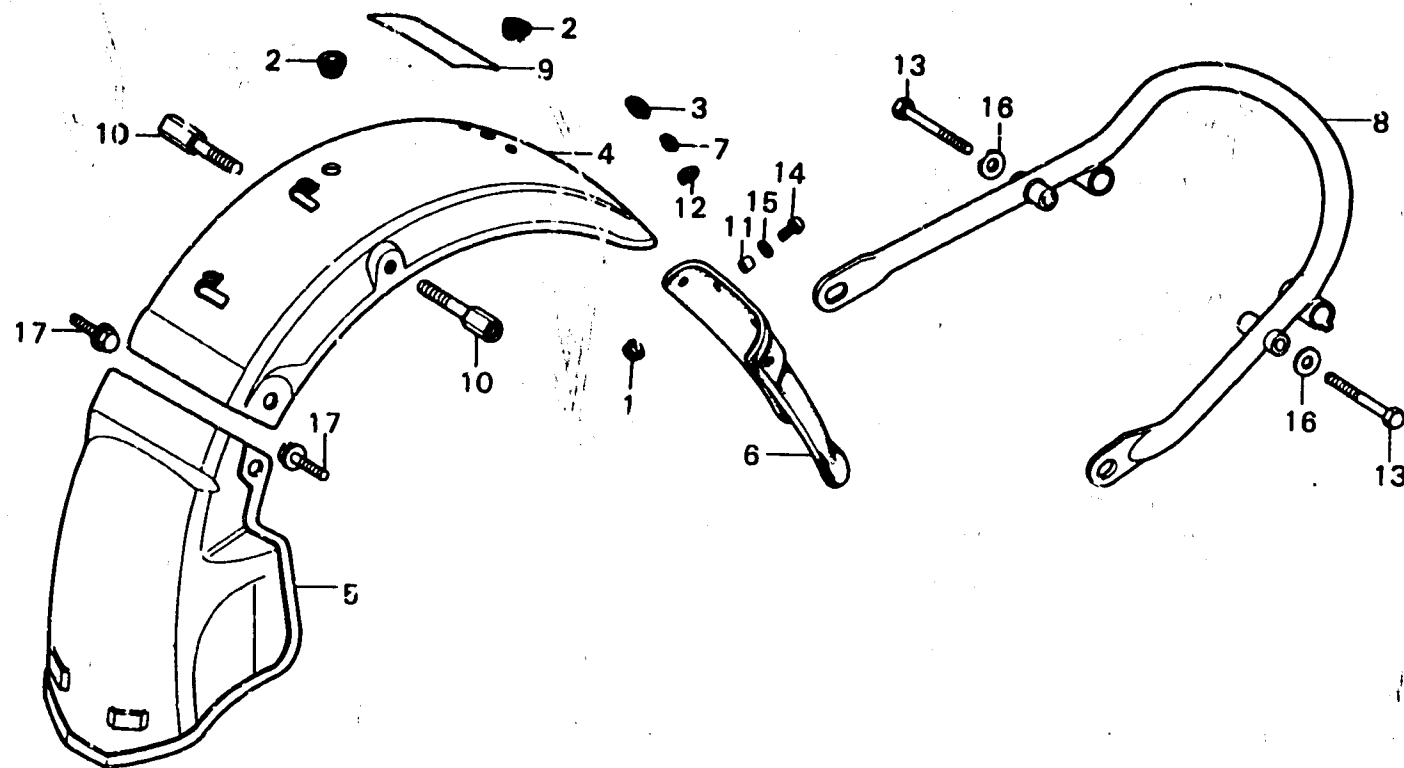

**K 6**

**F-24**

**Rear fender • Rear bumper**

B371-39

Service item	F.R.T.	Ref. No.	Part No.	Description	Reqd. No.		Serial No.	Area code
					GL1000	GL1000 LTDK1 K2		
			91505-371-960	BOLT, CAP, 8X40	2			G
			91510-371-980	BOLT, HEX., 8X40	2			A,CM,ED,F,U
			92600-08040-08	BOLT, CAP, 8X40		2 2		G
		14	93500-06020	SCREW, PAN, 6X20		4 4		ED
			91520-371-900	SCREW, PAN, 6X20	4			ED
		15	94101-06000	WASHER, PLAIN, 6MM		4 4		ED
			91550-371-980	WASHER, PLAIN, 6MM	4			ED
		16	94101-08200	WASHER, PLAIN, 8MM	2	2 2		
			90092-371-980	WASHER, PLAIN, 8MM		2		
		17	95700-08014-08	BOLT, FLANGE, 8X14	2	2 2 2		

1979.04.10

K6