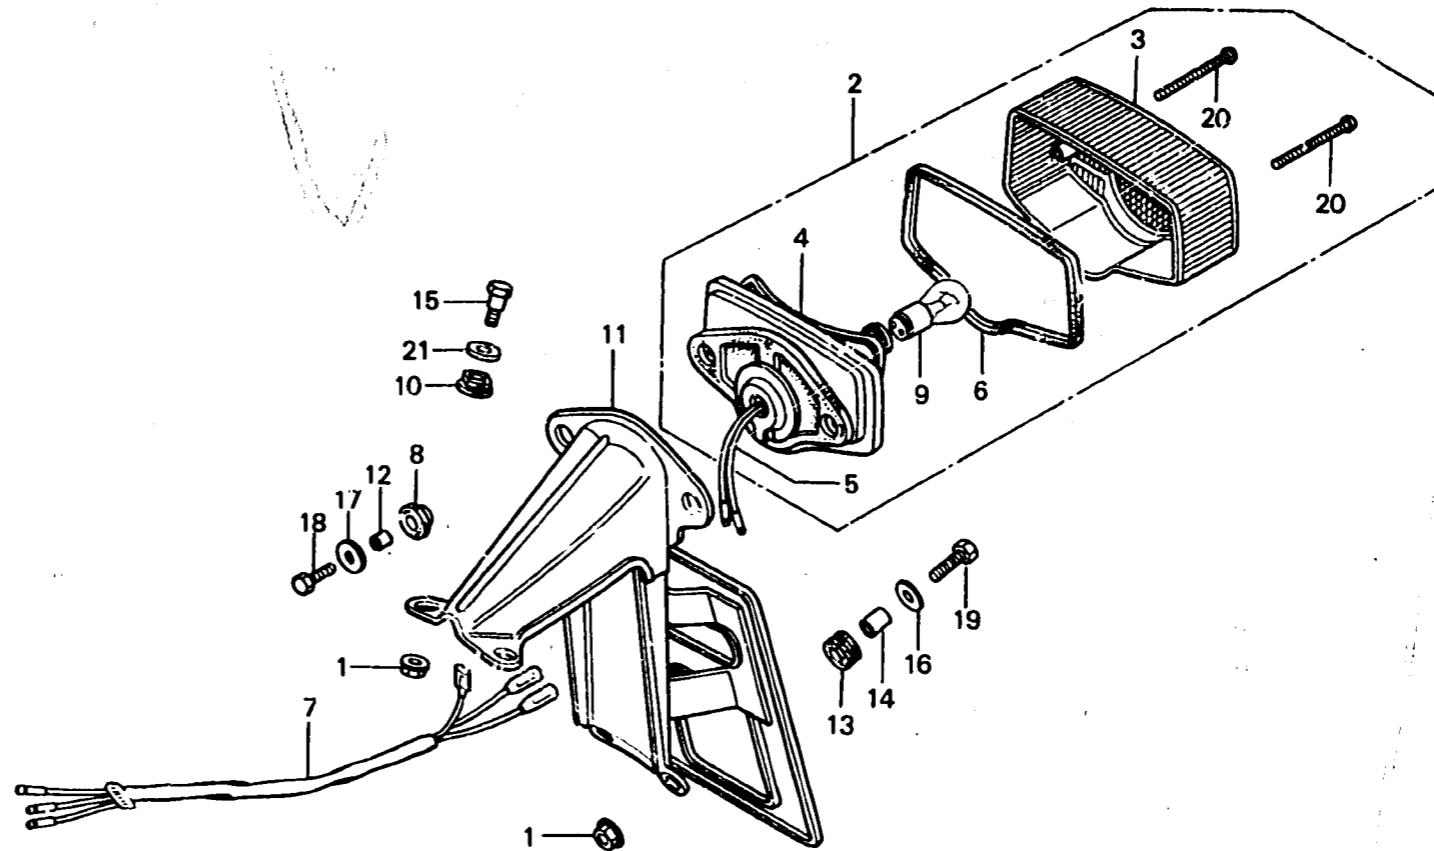

**K 13**

**F-26-1**

**Taillight  
(LTD-K1-E,ED,F)**

B371-41-1

Service item	F.R.T.	Ref. No.	Part No.	Description	Reqd. No.		Serial No.	Area code
					GL1000	GL1000 LTDK1 K2		
		20	91504-371-960	BOLT, HEX., 6X25	2			ED,F
			93500-04050-4J	SCREW, PAN, 4X50		2		E,ED,F
			91520-371-950	SCREW, PAN, 4X50	2			ED,F
		21	94101-08200	WASHER, PLAIN, 8MM		2		E,ED,F
			90082-371-980	WASHER, PLAIN, 8MM	2			ED,F