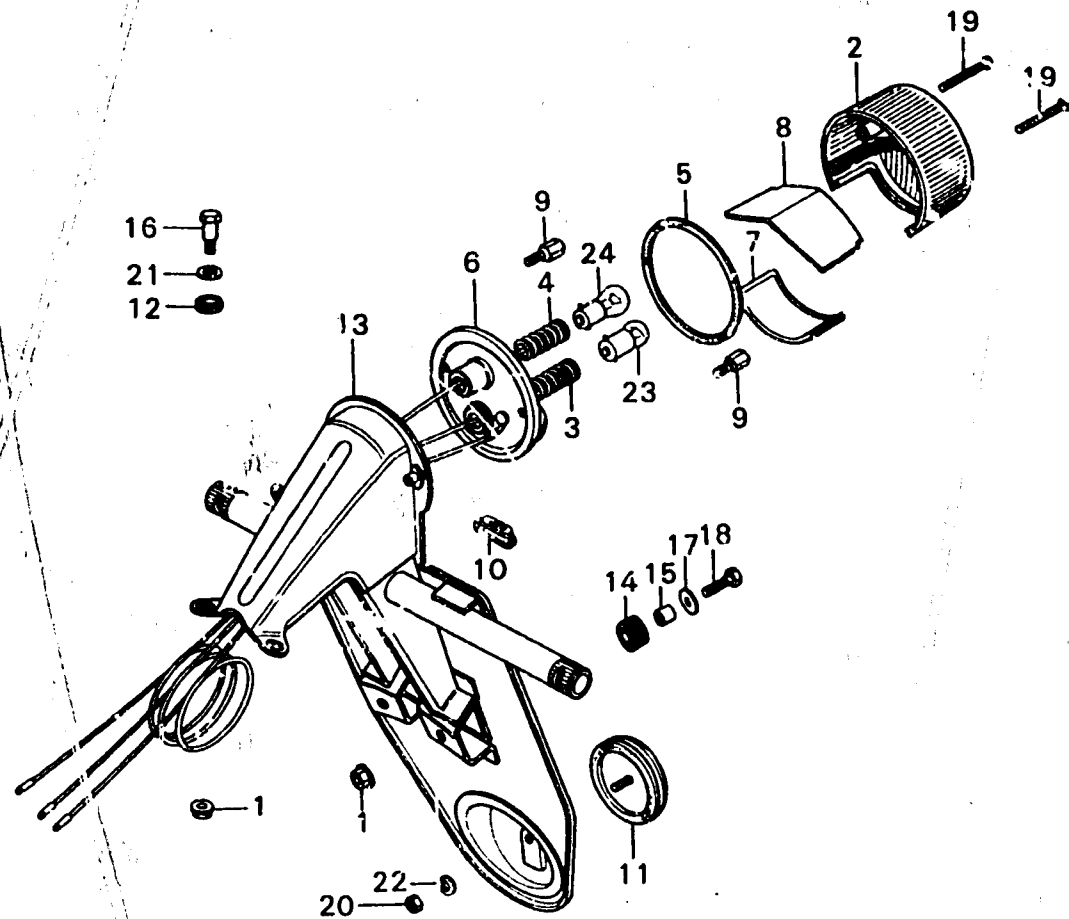

K 15

F-26-2

**Taillight
(LTD-K1-G)**

B371-41-2

Service item	F.R.T.	Ref. No.	Part No.	Description	Reqd. No.		Serial No.	Area code
					GL1000	GL1000 LTD K1 K2		
		21	94101-08200	WASHER, PLAIN, 8MM		2		G
			90082-371-980	WASHER, PLAIN, 8MM		2		G
		22	94111-06000	WASHER, SPRING, 6MM		1		G
		23	LOCAL PROCUREMENT BULB, TAILLIGHT (12V 5W)			1		G
		24	LOCAL PROCUREMENT BULB, TAILLIGHT (12V 18W)			1		G