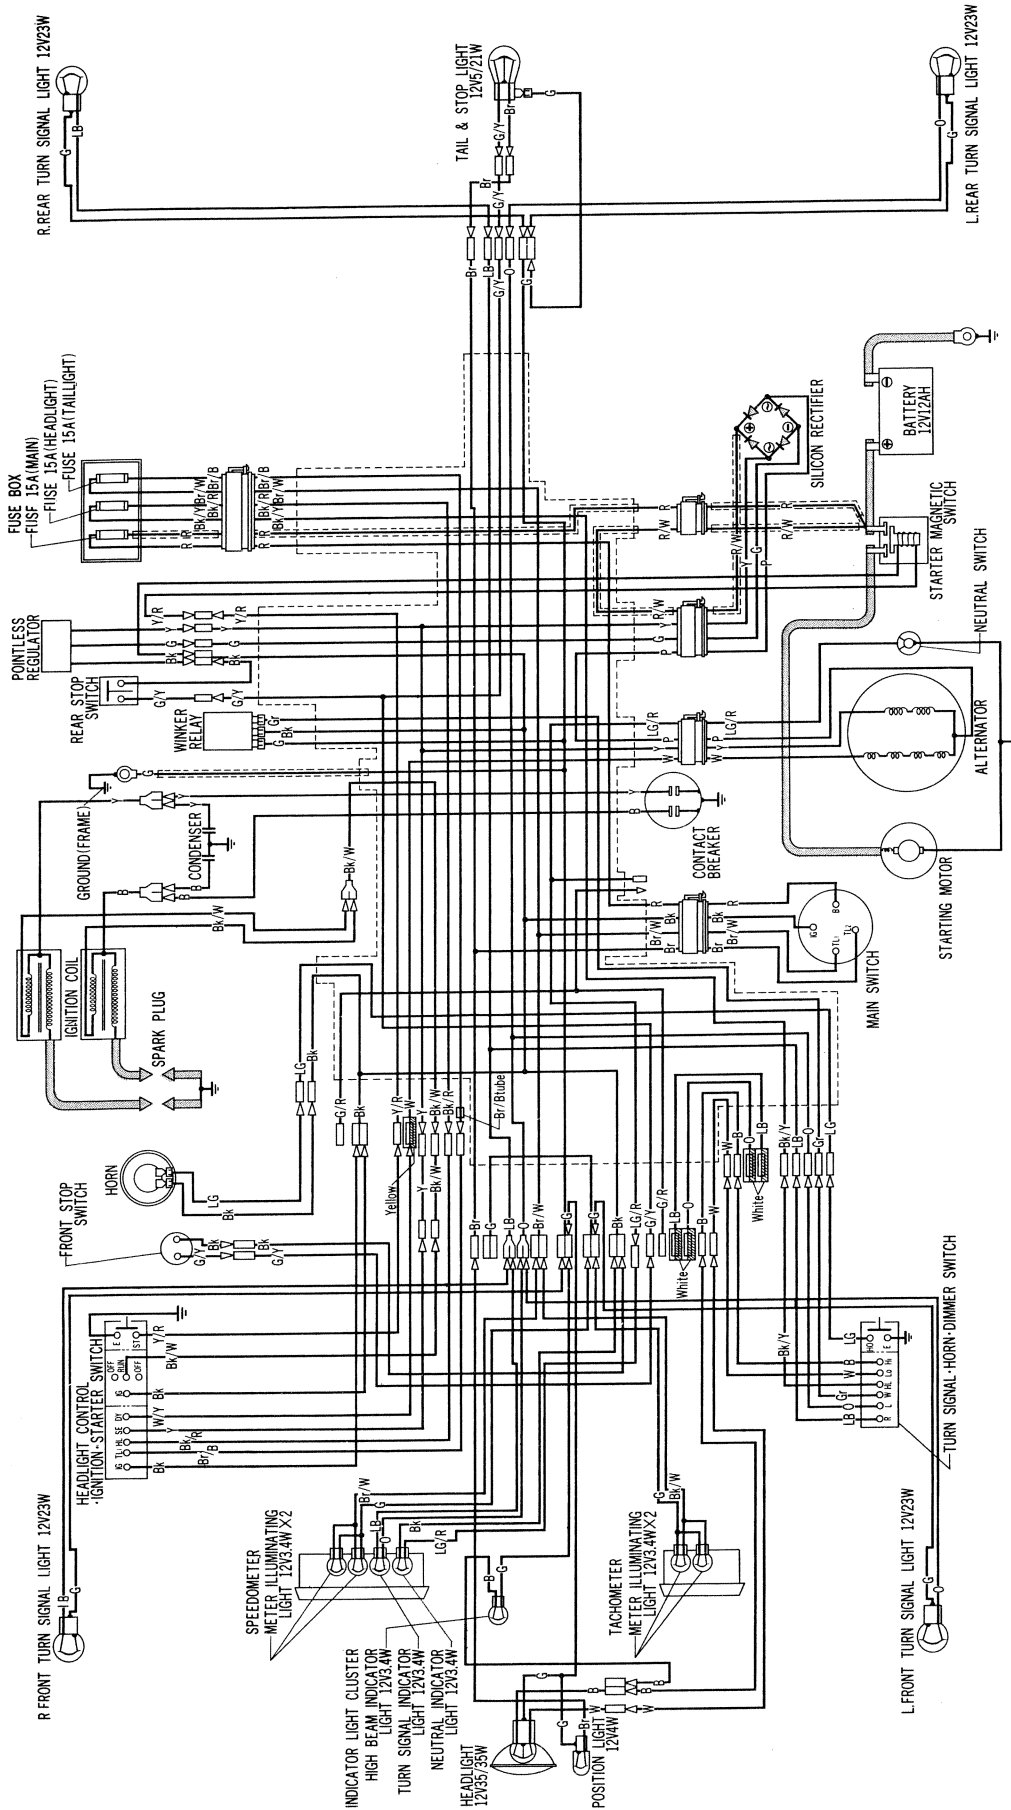

CB250 • 360 (U.K. TYPE)

MAIN SWITCH ARRANGEMENT

IG	B	TL	TL ₂
OFF	I	II	

HEADLIGHT CONTROL - IGNITION - STARTER SWITCH ARRANGEMENT

IG	TL	HL	DY	SE	IG	KILL	ST
OFF	P	H					

TURN SIGNAL - HORN - DIMMER SWITCH ARRANGEMENT

W	R	L	HO	HL	HI
R ₁	R ₂	N	Lo	(N)	Hi
L ₁	L ₂				