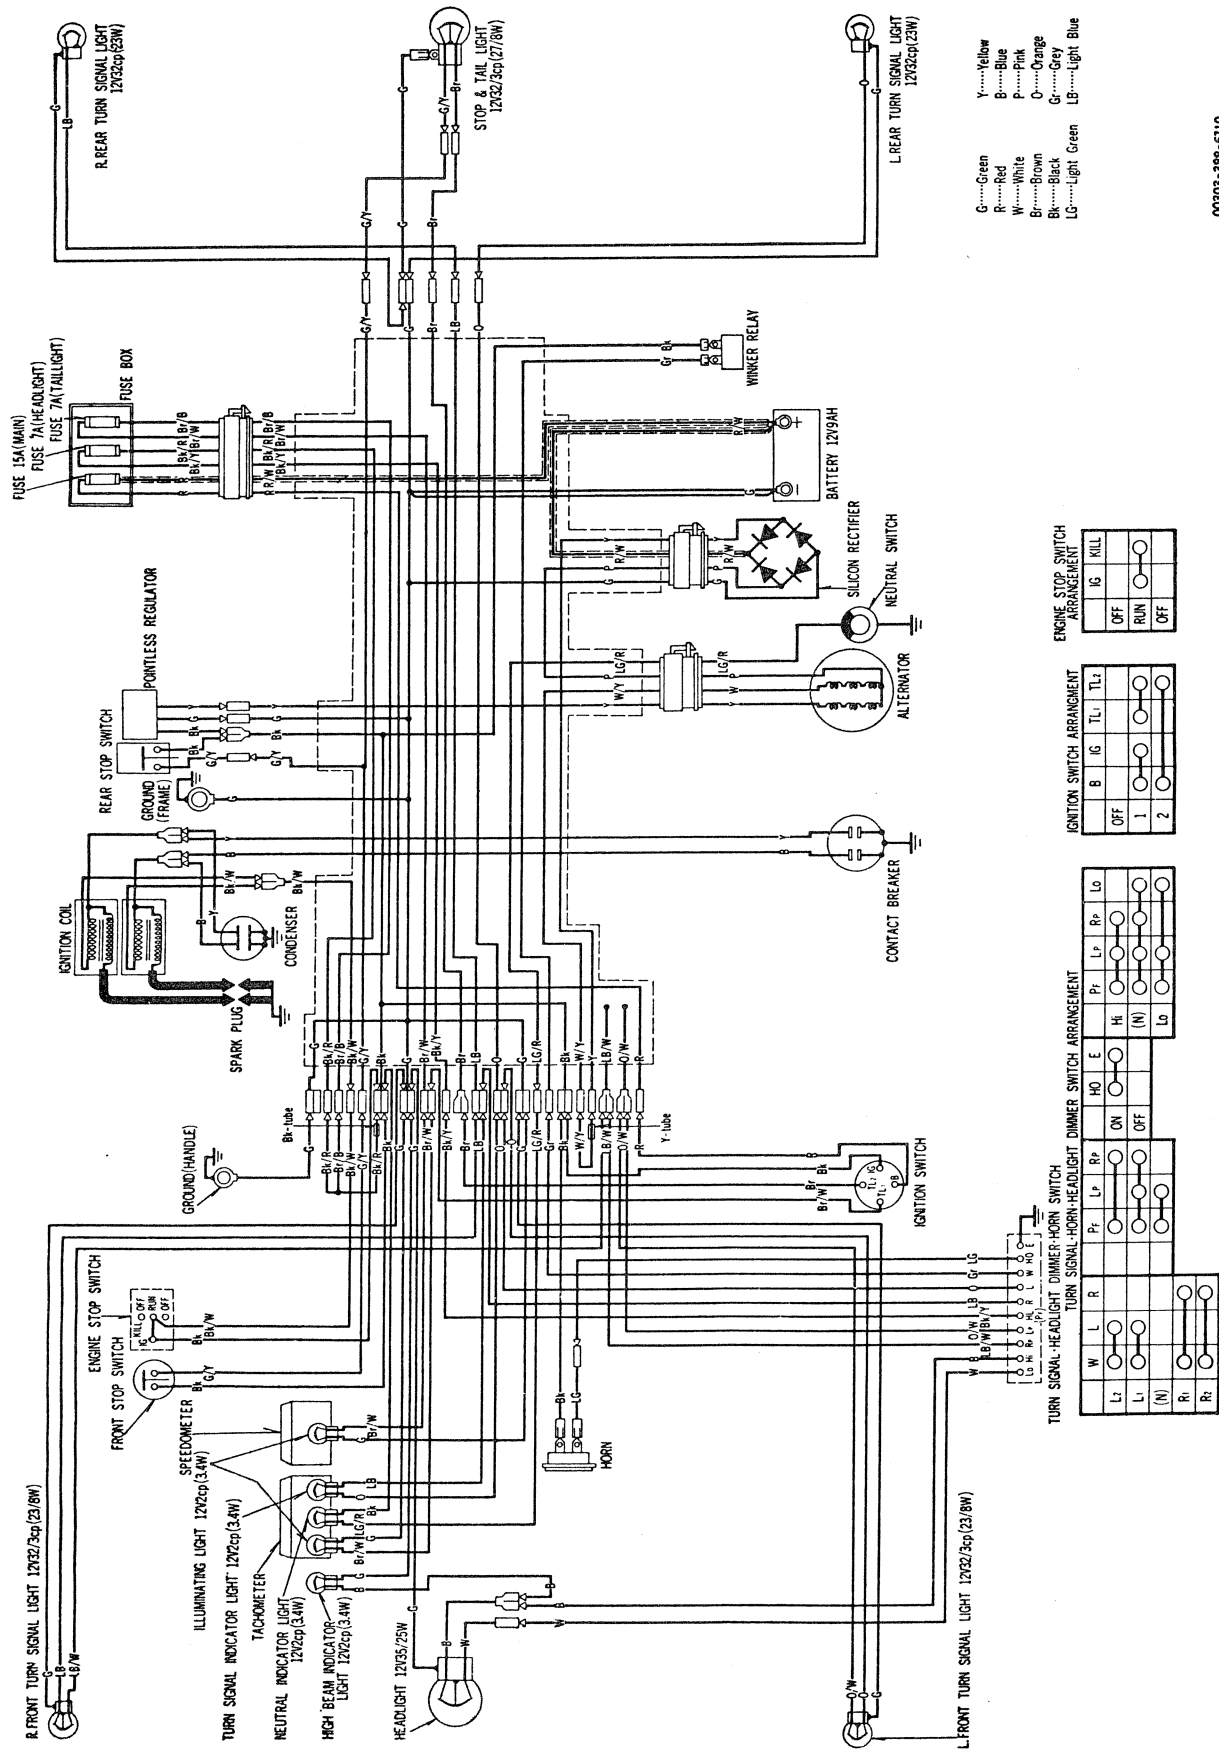

5. WIRING DIAGRAM CJ360T (A TYPE)

- G.....Green
- R.....Red
- W.....White
- Br.....Brown
- Bk.....Black
- LG.....Light Green
- Y.....Yellow
- B.....Blue
- P.....Pink
- O.....Orange
- Gr.....Grey
- LB.....Light Blue