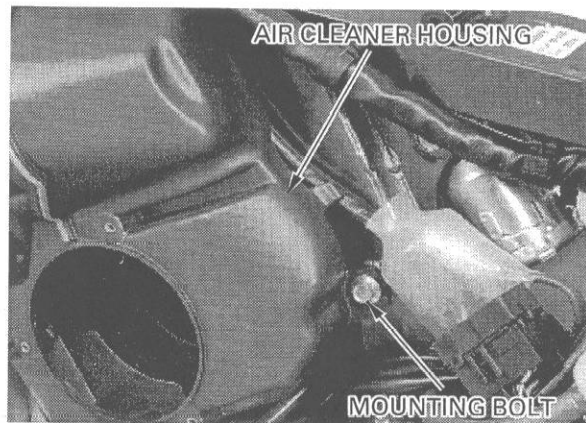

Remove the air cleaner housing mounting bolt.

Remove the air cleaner housing out of the frame to the left side.