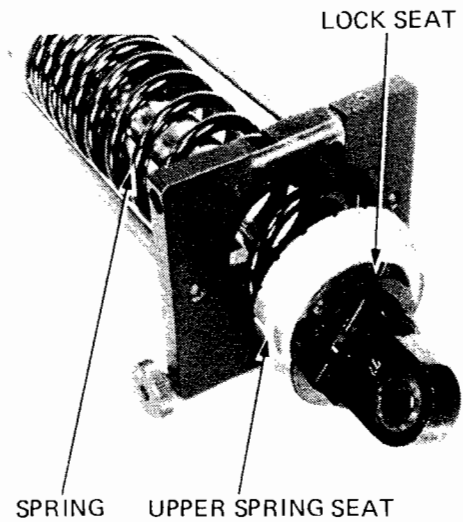

Pull the lock seat out of the shock absorber.
Remove the compressor.

Remove the upper spring seat, spring, lower spring seat and spring adjuster.

SPRING FREE LENGTH

Measure the rear shock absorber spring free length.

SERVICE LIMIT: 261 mm (10.3 in)